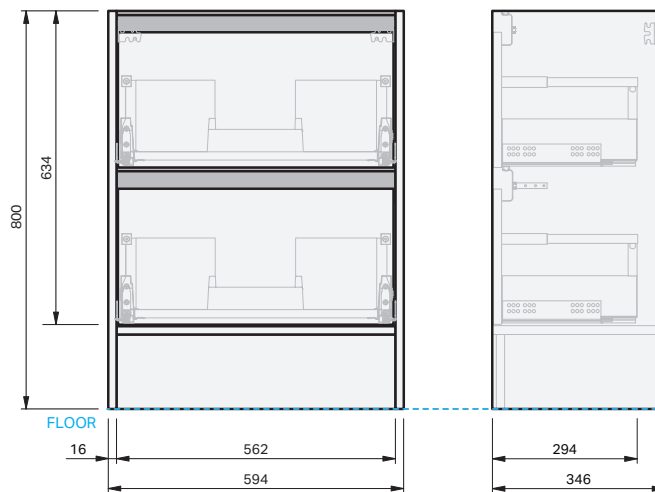

City 35

600 Floor 2 Drawer

CABINET SPECIFICATION

Product Features

Product Code	Console Vanity / 2423
Product Description	City 35 - Floor - 600
Drawer Configuration	2 Drawer
Notes:	Drawings depict cabinet only. This model includes Onda Storage, Type C.

IMPORTANT NOTE: Throughout this guide, dimensions may vary by ± 2 mm. Please read the installation manual for detailed information on installing the product. St. Michel pursues a policy of continuing improvement in design and manufacturing of its products. The right is therefore reserved to vary specifications without notice.