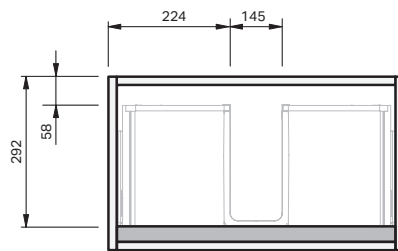

City 35

600 Floor 2 Drawer

CABINET SPECIFICATION

Product Features

Product Code	Console Vanity / 2423
Product Description	City 35 - Floor - 600
Drawer Configuration	2 Drawer
Notes:	Drawings depict cabinet only. This model includes Onda Storage, Type C.

IMPORTANT NOTE: Throughout this guide, dimensions may vary by ± 2 mm. Please read the installation manual for detailed information on installing the product. St. Michel pursues a policy of continuing improvement in design and manufacturing of its products. The right is therefore reserved to vary specifications without notice.