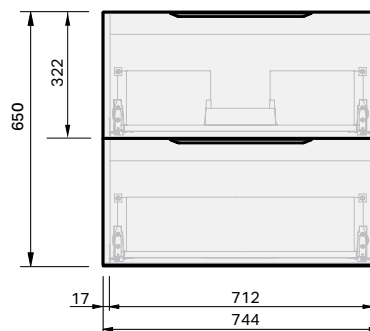

Misura 50 Benchtop 750 Wall 2 Drawer

CABINET SPECIFICATION

Product Features

Product Code	Benchtop Vanity / 9549BT
Product Description	Misura 50 Benchtop - Wall - 750
Drawer Configuration	2 Drawer
Notes:	Drawings depict cabinet only. Vanity includes Onda Storage system Type A.

IMPORTANT NOTE: Throughout this guide, dimensions may vary by ± 2 mm. Please read the installation manual for detailed information on installing the product. St. Michel pursues a policy of continuing improvement in design and manufacturing of its products. The right is therefore reserved to vary specifications without notice.