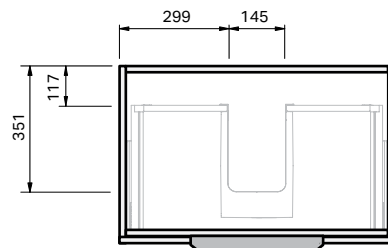

Misura 50 Benchtop 750 Wall 2 Drawer

CABINET SPECIFICATION

Product Features

Product Code	Benchtop Vanity / 9549BT
Product Description	Misura 50 Benchtop - Wall - 750
Drawer Configuration	2 Drawer
Notes:	Drawings depict cabinet only. Vanity includes Onda Storage system Type A.

IMPORTANT NOTE: Throughout this guide, dimensions may vary by ± 2 mm. Please read the installation manual for detailed information on installing the product. St. Michel pursues a policy of continuing improvement in design and manufacturing of its products. The right is therefore reserved to vary specifications without notice.