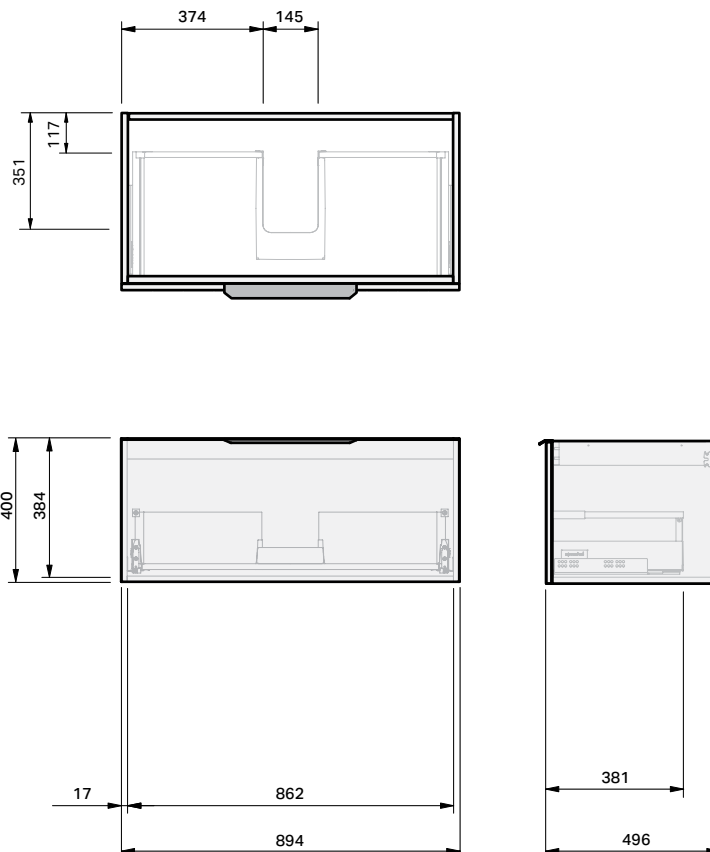

Misura 50 Benchtop 900 Wall 1 Drawer

CABINET SPECIFICATION

Product Features

Product Code	Benchtop Vanity / 9512BT
Product Description	Misura 50 Benchtop - Wall - 900
Drawer Configuration	1 Drawer
Notes:	Drawings depict cabinet only. Vanity includes Onda Storage system Type B.

IMPORTANT NOTE: Throughout this guide, dimensions may vary by ± 2 mm. Please read the installation manual for detailed information on installing the product. St. Michel pursues a policy of continuing improvement in design and manufacturing of its products. The right is therefore reserved to vary specifications without notice.