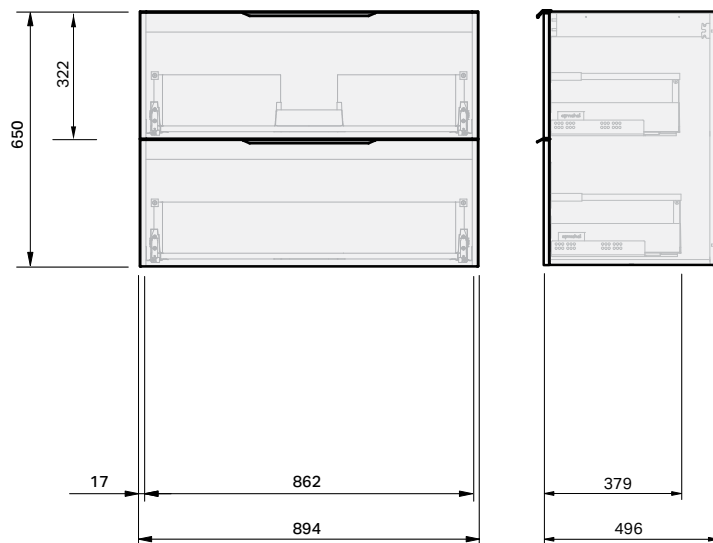

Misura 50 Benchtop 900 Wall 2 Drawer

CABINET SPECIFICATION

Product Features

Product Code	Benchtop Vanity / 9550BT
Product Description	Misura 50 Benchtop - Wall - 900
Drawer Configuration	2 Drawer
Notes:	Drawings depict cabinet only. Vanity includes Onda Storage system Type B.

IMPORTANT NOTE: Throughout this guide, dimensions may vary by ± 2 mm. Please read the installation manual for detailed information on installing the product. St. Michel pursues a policy of continuing improvement in design and manufacturing of its products. The right is therefore reserved to vary specifications without notice.