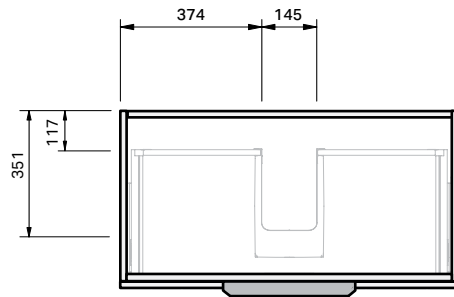

Misura 50 Benchtop 900 Wall 2 Drawer

CABINET SPECIFICATION

Product Features

Product Code	Benchtop Vanity / 9550BT
Product Description	Misura 50 Benchtop - Wall - 900
Drawer Configuration	2 Drawer
Notes:	Drawings depict cabinet only. Vanity includes Onda Storage system Type B.

IMPORTANT NOTE: Throughout this guide, dimensions may vary by ± 2 mm. Please read the installation manual for detailed information on installing the product. St. Michel pursues a policy of continuing improvement in design and manufacturing of its products. The right is therefore reserved to vary specifications without notice.