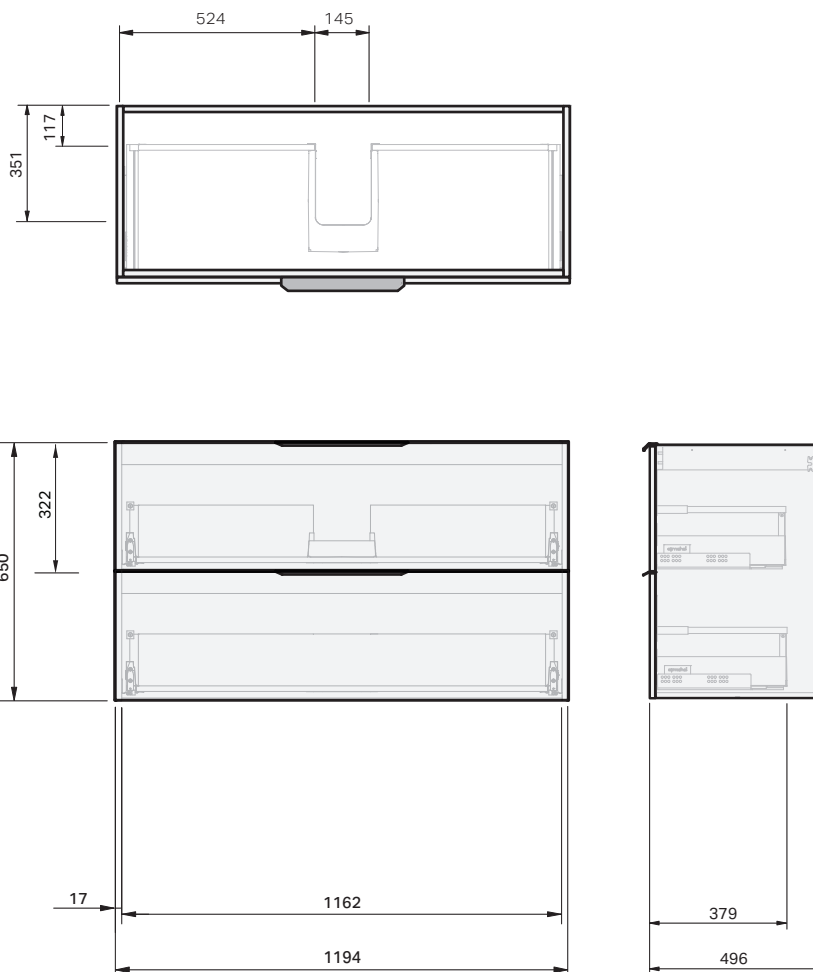

Misura 50 Benchtop 1200 Wall 2 Drawer

CABINET SPECIFICATION

Product Features

Product Code	Benchtop Vanity / 9551BT
Product Description	Misura 50 Benchtop - Wall - 1200
Drawer Configuration	2 Drawer
Notes:	Drawings depict cabinet only. Vanity includes Onda Storage system Type B.

IMPORTANT NOTE: Throughout this guide, dimensions may vary by ± 2 mm. Please read the installation manual for detailed information on installing the product. St. Michel pursues a policy of continuing improvement in design and manufacturing of its products. The right is therefore reserved to vary specifications without notice.