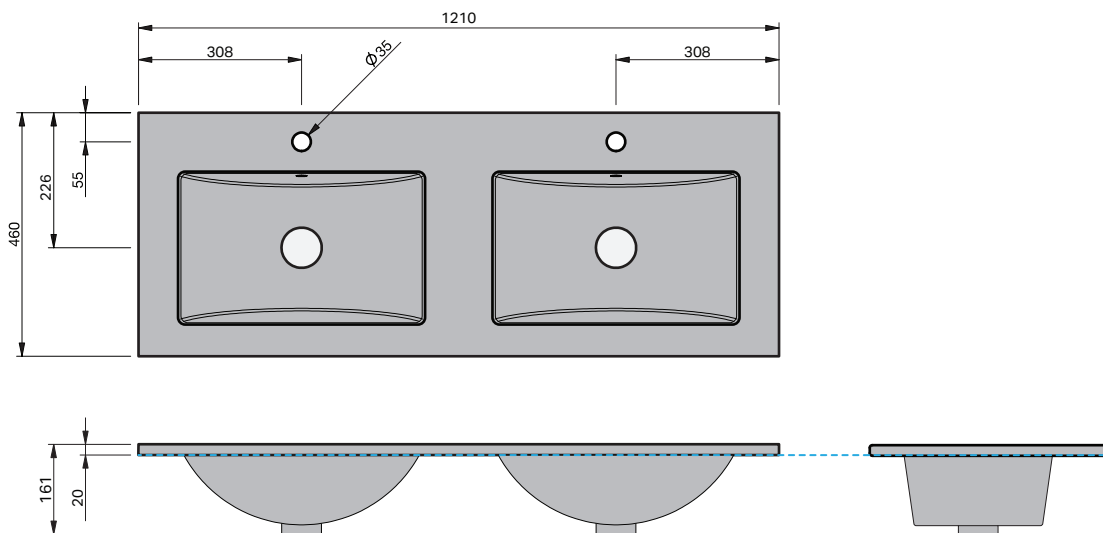

## BASIN SPECIFICATION

### Product Features

Product Code	Gloss White / 24401 Matte White / 29725
Type of basin	Console
Material of basin	Ceramic
Capacity of basin	6.5 litre
Overflow Configuration	Overflow supplied Max tap flow rate of 9 ltrs / minute
Colour options	Gloss White Matte White

- The basin must be sealed to the top with an acetic cured silicone sealant.
- Epoxy type sealants must not be used.

INDICATES TOP SURFACE -----

**IMPORTANT NOTE:** Throughout this guide, dimensions may vary by  $\pm 5$ mm. Please read the installation manual for detailed information on installing the product. St. Michel pursues a policy of continuing improvement in design and manufacturing of its products. The right is therefore reserved to vary specifications without notice.