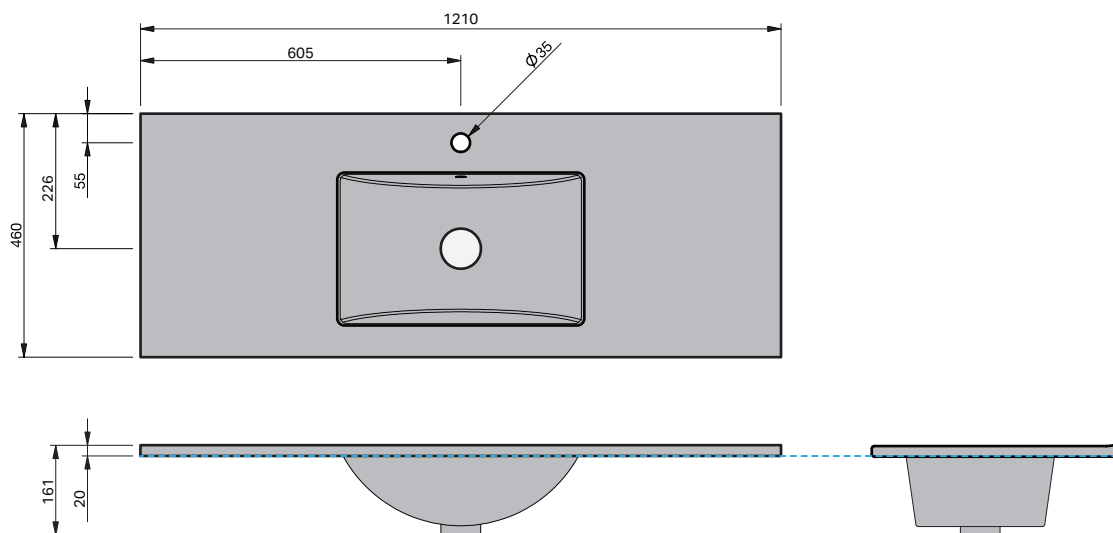

Rubik 1200

BASIN SPECIFICATION

Product Features

Product Code	Gloss White / 24101 Matte White / 29724
Type of basin	Console
Material of basin	Ceramic
Capacity of basin	6.5 litre
Overflow Configuration	Overflow supplied Max tap flow rate of 9 ltrs / minute
Colour options	Gloss White Matte White

- The basin must be sealed to the top with an acetic cured silicone sealant.
- Epoxy type sealants must not be used.

INDICATES TOP SURFACE -----

IMPORTANT NOTE: Throughout this guide, dimensions may vary by ± 5 mm. Please read the installation manual for detailed information on installing the product. St. Michel pursues a policy of continuing improvement in design and manufacturing of its products. The right is therefore reserved to vary specifications without notice.