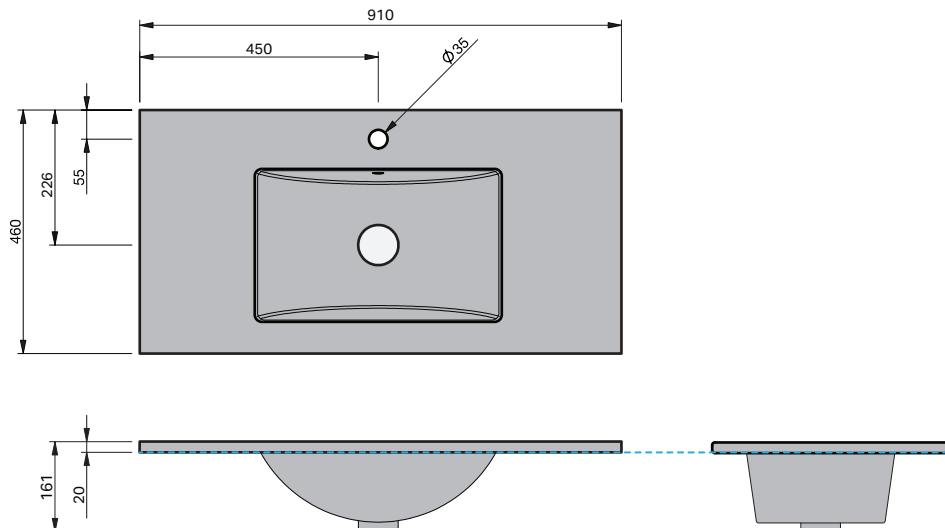

Rubik 900

BASIN SPECIFICATION

Product Features

Product Code	Gloss White / 24001 Matte White / 29721
Type of basin	Console
Material of basin	Ceramic
Capacity of basin	6.5 litre
Overflow Configuration	Overflow supplied Max tap flow rate of 9 ltrs / minute
Colour options	Gloss White Matte White

- The basin must be sealed to the top with an acetic cured silicone sealant.
- Epoxy type sealants must not be used.

INDICATES TOP SURFACE -----

IMPORTANT NOTE: Throughout this guide, dimensions may vary by ± 5 mm. Please read the installation manual for detailed information on installing the product. St. Michel pursues a policy of continuing improvement in design and manufacturing of its products. The right is therefore reserved to vary specifications without notice.