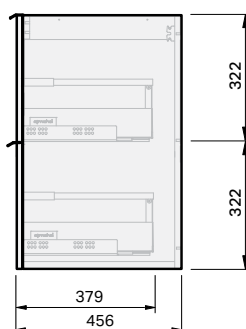

# Misura 46 Console 750 Wall 2 Drawer

### Product Features

Product Code	Console Vanity / 9660 Console Vanity / 9668
Product Description	Misura 46 - Wall - 750
Drawer Configuration	2 Drawer
Notes:	Drawings depict cabinet only. Vanity includes Onda Storage system Type A.

**IMPORTANT NOTE:** Throughout this guide, dimensions may vary by  $\pm 2$ mm. Please read the installation manual for detailed information on installing the product. St. Michel pursues a policy of continuing improvement in design and manufacturing of its products. The right is therefore reserved to vary specifications without notice.