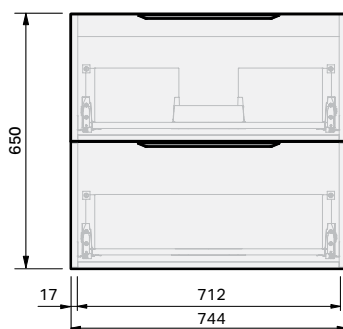

# Misura 46 Console 750 Wall 2 Drawer

## CABINET SPECIFICATION

### Product Features

Product Code	Console Vanity / 9660 Console Vanity / 9668
Product Description	Misura 46 - Wall - 750
Drawer Configuration	2 Drawer
Notes:	Drawings depict cabinet only. Vanity includes Onda Storage system Type A.

**IMPORTANT NOTE:** Throughout this guide, dimensions may vary by  $\pm 2$ mm. Please read the installation manual for detailed information on installing the product. St. Michel pursues a policy of continuing improvement in design and manufacturing of its products. The right is therefore reserved to vary specifications without notice.