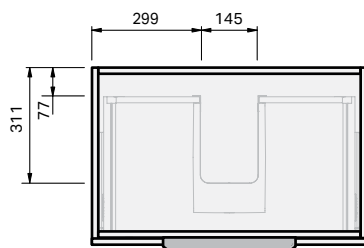

# Misura 46 Console 750 Wall 2 Drawer

### Product Features

Product Code	Console Vanity / 9660 Console Vanity / 9668
Product Description	Misura 46 - Wall - 750
Drawer Configuration	2 Drawer
Notes:	Drawings depict cabinet only. Vanity includes Onda Storage system Type A.

**IMPORTANT NOTE:** Throughout this guide, dimensions may vary by  $\pm 2$ mm. Please read the installation manual for detailed information on installing the product. St. Michel pursues a policy of continuing improvement in design and manufacturing of its products. The right is therefore reserved to vary specifications without notice.