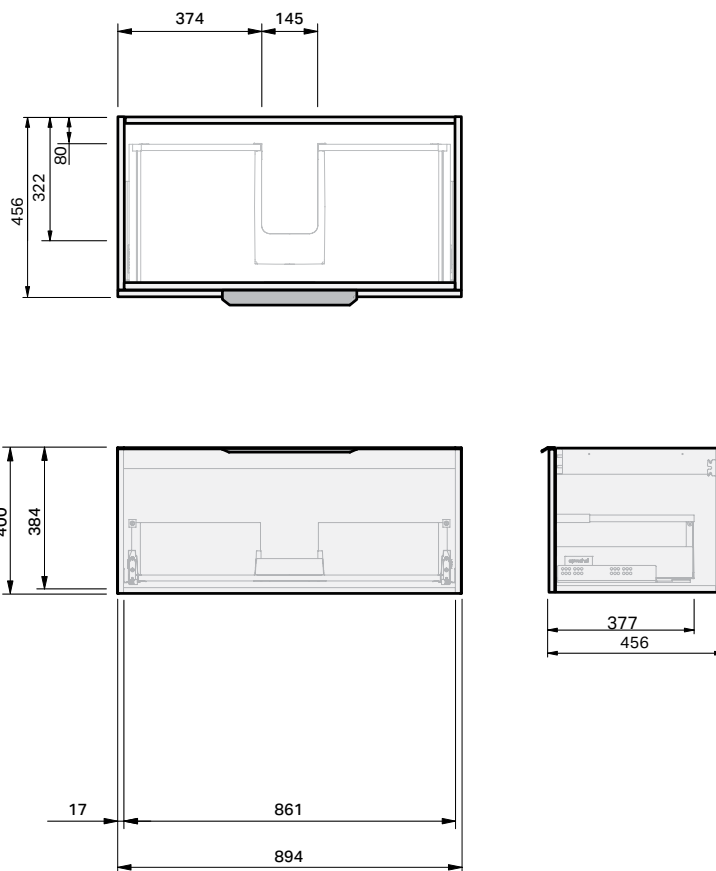

Misura 46 Console 900 Wall 1 Drawer

CABINET SPECIFICATION

Product Features

Product Code	Console Vanity / 9643 Console Vanity / 9651
Product Description	Misura 46 - Wall - 900
Drawer Configuration	1 Drawer
Notes:	Drawings depict cabinet only. Vanity includes Onda Storage system Type B.

IMPORTANT NOTE: Throughout this guide, dimensions may vary by ± 2 mm. Please read the installation manual for detailed information on installing the product. St. Michel pursues a policy of continuing improvement in design and manufacturing of its products. The right is therefore reserved to vary specifications without notice.