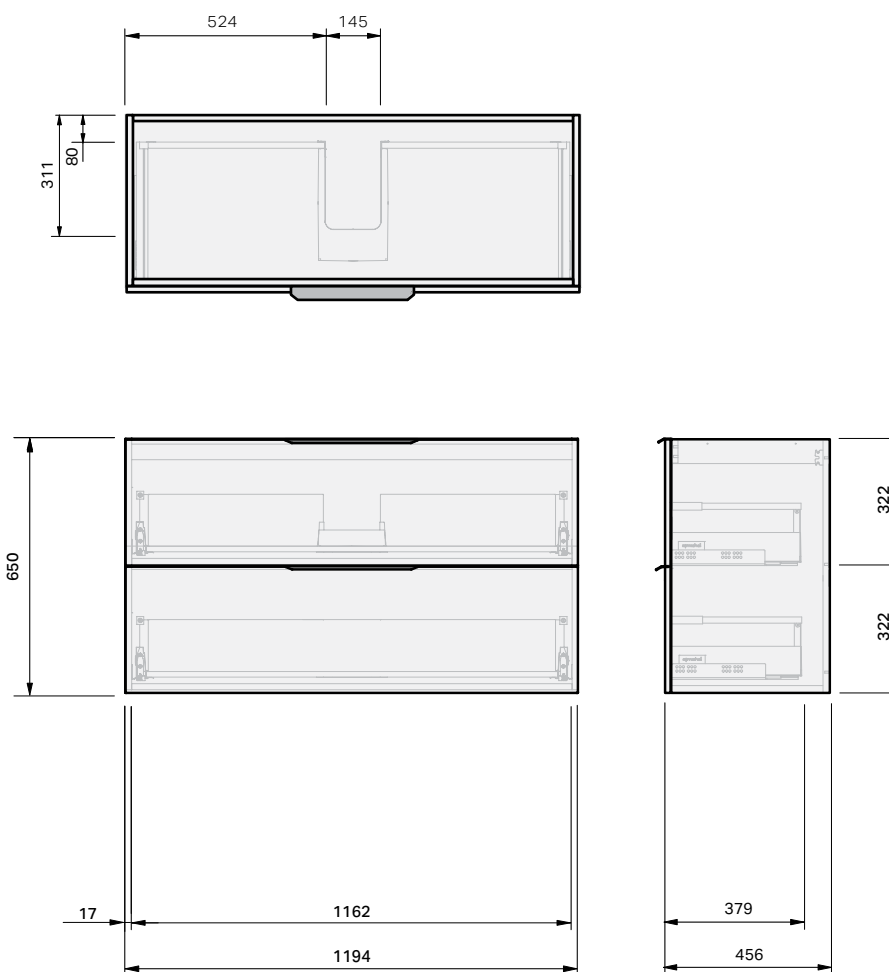

Misura 46 Console 1200 Wall 2 Drawer

CABINET SPECIFICATION

Product Features

Product Code	Console Vanity / 9664 Console Vanity / 9672
Product Description	Misura 46 - Wall - 1200
Drawer Configuration	2 Drawer
Notes:	Drawings depict cabinet only. Vanity includes Onda Storage system Type B.

IMPORTANT NOTE: Throughout this guide, dimensions may vary by ± 2 mm. Please read the installation manual for detailed information on installing the product. St. Michel pursues a policy of continuing improvement in design and manufacturing of its products. The right is therefore reserved to vary specifications without notice.