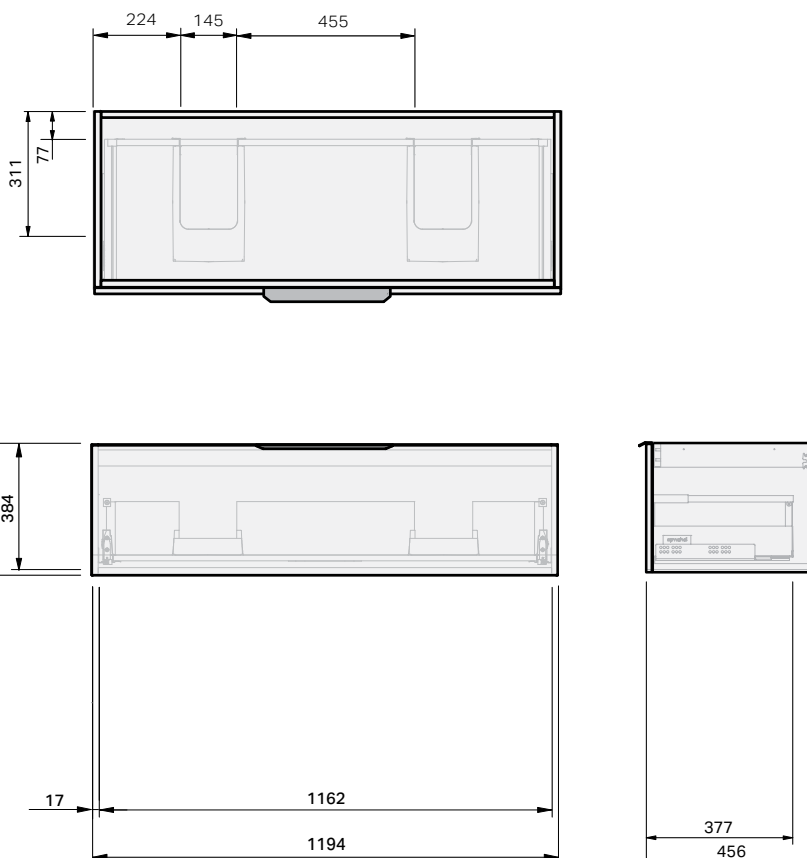

Misura 46 Console 1200DB Wall 1 Drawer

CABINET SPECIFICATION

Product Features	
Product Code	Console Vanity / 9649 Console Vanity / 9657
Product Description	Misura 46 - Wall - 1200DB
Drawer Configuration	1 Drawer
Notes:	Drawings depict cabinet only. Vanity includes Onda Storage system Type B.

IMPORTANT NOTE: Throughout this guide, dimensions may vary by ± 2 mm. Please read the installation manual for detailed information on installing the product. St. Michel pursues a policy of continuing improvement in design and manufacturing of its products. The right is therefore reserved to vary specifications without notice.