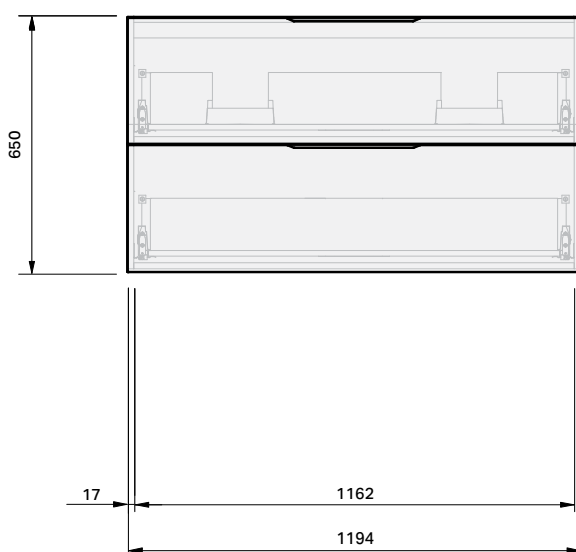

Misura 46 Console 1200DB Wall 2 Drawer

CABINET SPECIFICATION

Product Features

Product Code	Console Vanity / 9667 Console Vanity / 9675
Product Description	Misura 46 - Wall - 1200DB
Drawer Configuration	2 Drawer
Notes:	Drawings depict cabinet only. Vanity includes Onda Storage system Type B.

IMPORTANT NOTE: Throughout this guide, dimensions may vary by ± 2 mm. Please read the installation manual for detailed information on installing the product. St. Michel pursues a policy of continuing improvement in design and manufacturing of its products. The right is therefore reserved to vary specifications without notice.