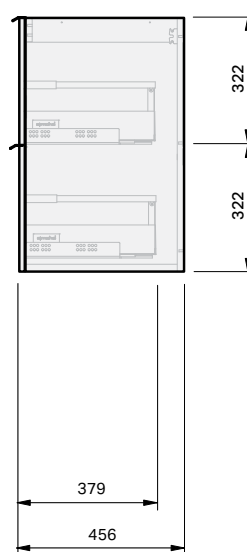

Misura 46 Console 1200DB Wall 2 Drawer

CABINET SPECIFICATION

Product Features

Product Code	Console Vanity / 9667 Console Vanity / 9675
Product Description	Misura 46 - Wall - 1200DB
Drawer Configuration	2 Drawer
Notes:	Drawings depict cabinet only. Vanity includes Onda Storage system Type B.

IMPORTANT NOTE: Throughout this guide, dimensions may vary by ± 2 mm. Please read the installation manual for detailed information on installing the product. St. Michel pursues a policy of continuing improvement in design and manufacturing of its products. The right is therefore reserved to vary specifications without notice.