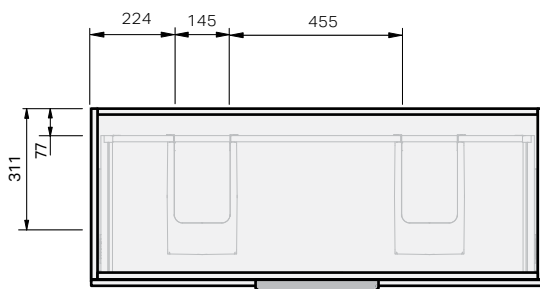

Misura 46 Console 1200DB Wall 2 Drawer

CABINET SPECIFICATION

Product Features

Product Code	Console Vanity / 9667 Console Vanity / 9675
Product Description	Misura 46 - Wall - 1200DB
Drawer Configuration	2 Drawer
Notes:	Drawings depict cabinet only. Vanity includes Onda Storage system Type B.

IMPORTANT NOTE: Throughout this guide, dimensions may vary by ± 2 mm. Please read the installation manual for detailed information on installing the product. St. Michel pursues a policy of continuing improvement in design and manufacturing of its products. The right is therefore reserved to vary specifications without notice.