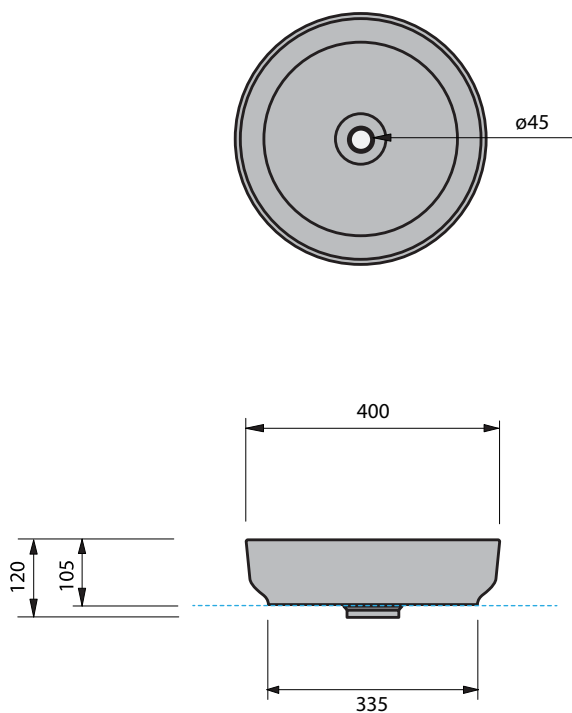

Monroe

BASIN SPECIFICATION

CERAMIC

Product Features

Product Code	Gloss White / 11597 Matte White / 11598
Type of basin	Vessel
Material of basin	Ceramic
Capacity of basin	8.5 litre
Overflow Configuration	No overflow
Colour Options	Gloss White Matte White

- The basin must be sealed to the top with an acetic cured silicone sealant.
- Epoxy type sealants must not be used.
- Requires 120mm benchtop cutout.

FURNITURE TOP SURFACE -----

IMPORTANT NOTE: Throughout this guide, dimensions may vary by ± 10 mm. Requires 120mm benchtop cutout. Please read the installation manual for detailed information on installing the product. St. Michel pursues a policy of continuing improvement in design and manufacturing of its products. The right is therefore reserved to vary specifications without notice.