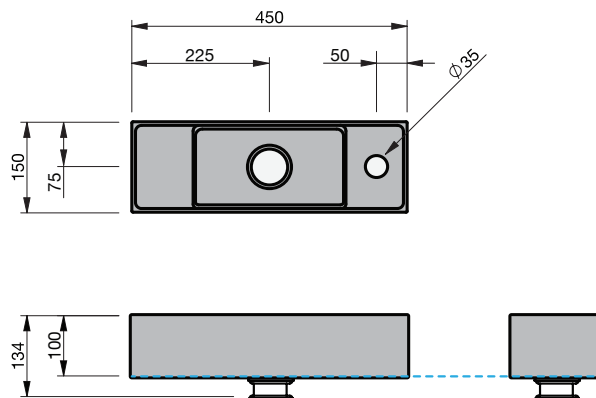

DURAFORM

Product Features

Product Code	Gloss White Duraform / 2112
Type of basin	Console
Material of basin	Duraform
Capacity of basin	1.3 litre
Overflow Configuration	Overflow supplied Max tap flow rate 9 litres / minute

Notes:

- This basin is reversible.
- The basin must be sealed to the top with an acetic cured silicone sealant.
- Epoxy type sealants must not be used.

FURNITURE TOP SURFACE -----

IMPORTANT NOTE: Throughout this guide, dimensions may vary by ± 2 mm. Please read the installation manual for detailed information on installing the product. St. Michel pursues a policy of continuing improvement in design and manufacturing of its products. The right is therefore reserved to vary specifications without notice.