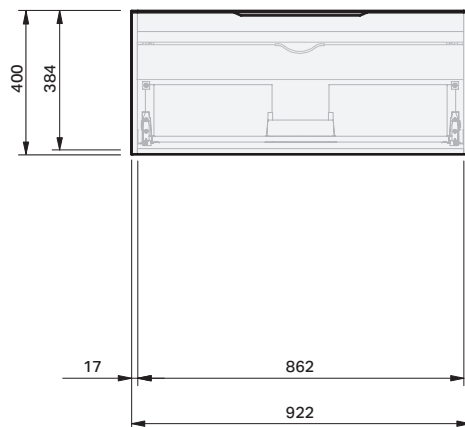

### Product Features

Product Code: Benchtop Vanity / 8839BT  
Benchtop Vanity + Concealed Drawer / 8840BT

Product Description: Loft 50 - Wall - 935

Drawer Configuration: 1 Drawer

Notes: Drawings depict cabinet only and display all concealed drawers.

Plumbing positioning still applies if your cabinet code is listed in this document and your concealed drawer configuration differs from image shown.

Vanity includes Onda Storage system Type B.

**IMPORTANT NOTE:** Throughout this guide, dimensions may vary by  $\pm 2$ mm. Please read the installation manual for detailed information on installing the product. St. Michel pursues a policy of continuing improvement in design and manufacturing of its products. The right is therefore reserved to vary specifications without notice.