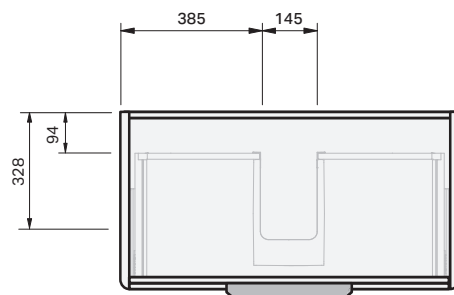

### Product Features

Product Code: Benchtop Vanity / 8839BT  
Benchtop Vanity + Concealed Drawer / 8840BT

Product Description: Loft 50 - Wall - 935

Drawer Configuration: 1 Drawer

Notes: Drawings depict cabinet only and display all concealed drawers.

Plumbing positioning still applies if your cabinet code is listed in this document and your concealed drawer configuration differs from image shown.

Vanity includes Onda Storage system Type B.

**IMPORTANT NOTE:** Throughout this guide, dimensions may vary by  $\pm 2$ mm. Please read the installation manual for detailed information on installing the product. St. Michel pursues a policy of continuing improvement in design and manufacturing of its products. The right is therefore reserved to vary specifications without notice.