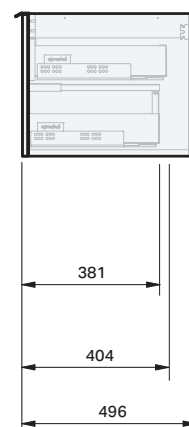

# Loft 50 Benchtop 935 Wall 1 Drawer

### Product Features

Product Code: Benchtop Vanity / 8839BT  
Benchtop Vanity + Concealed Drawer / 8840BT

Product Description: Loft 50 - Wall - 935

Drawer Configuration: 1 Drawer

Notes: Drawings depict cabinet only and display all concealed drawers.

Plumbing positioning still applies if your cabinet code is listed in this document and your concealed drawer configuration differs from image shown.

Vanity includes Onda Storage system Type B.

**IMPORTANT NOTE:** Throughout this guide, dimensions may vary by  $\pm 2$ mm. Please read the installation manual for detailed information on installing the product. St. Michel pursues a policy of continuing improvement in design and manufacturing of its products. The right is therefore reserved to vary specifications without notice.