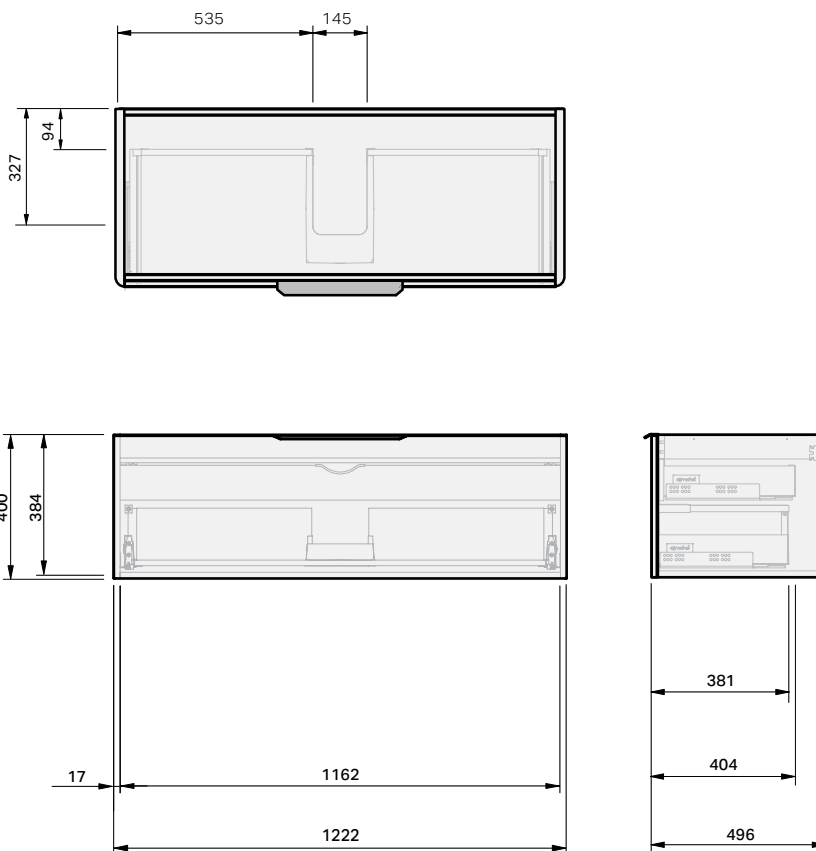

# Loft 50 Benchtop 1235 Wall 1 Drawer

## CABINET SPECIFICATION

### Product Features

Product Code: Benchtop Vanity / 8841BT  
Benchtop Vanity + Concealed Drawer / 8842BT

Product Description: Loft 50 - Wall - 1235

Drawer Configuration: 1 Drawer

Notes: Drawings depict cabinet only and display all concealed drawers

Plumbing positioning still applies if your cabinet code is listed in this document and your concealed drawer configuration differs from image shown.

Vanity includes Onda Storage system Type B.

**IMPORTANT NOTE:** Throughout this guide, dimensions may vary by  $\pm 2$ mm. Please read the installation manual for detailed information on installing the product. St. Michel pursues a policy of continuing improvement in design and manufacturing of its products. The right is therefore reserved to vary specifications without notice.