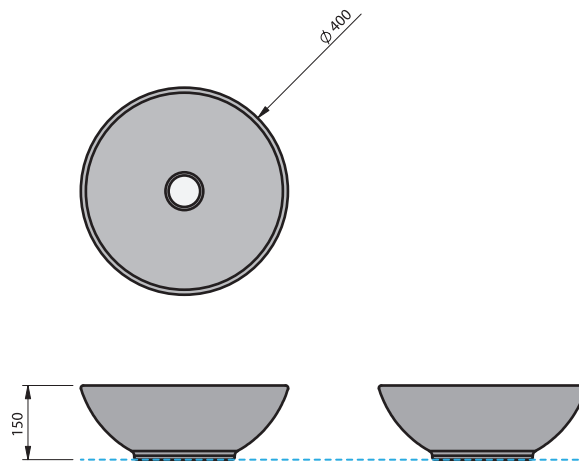

Sfera

BASIN SPECIFICATION

Product Features

Colour Options & Product Codes	Gloss White / 20501 Matte Black / 20502 Matte White / 20503
Type of basin	Vessel
Material of basin	Ceramic
Capacity of basin	8.0 litre
Overflow Configuration	No overflow
Colour Options	Gloss White Matte Black Matte White

- The basin must be sealed to the top with an acetic cured silicone sealant.
- Epoxy type sealants must not be used.

INDICATES FURNITURE TOP SURFACE -----

IMPORTANT NOTE: Throughout this guide, dimensions may vary by ± 5 mm. Please read the installation manual for detailed information on installing the product. St. Michel pursues a policy of continuing improvement in design and manufacturing of its products. The right is therefore reserved to vary specifications without notice.