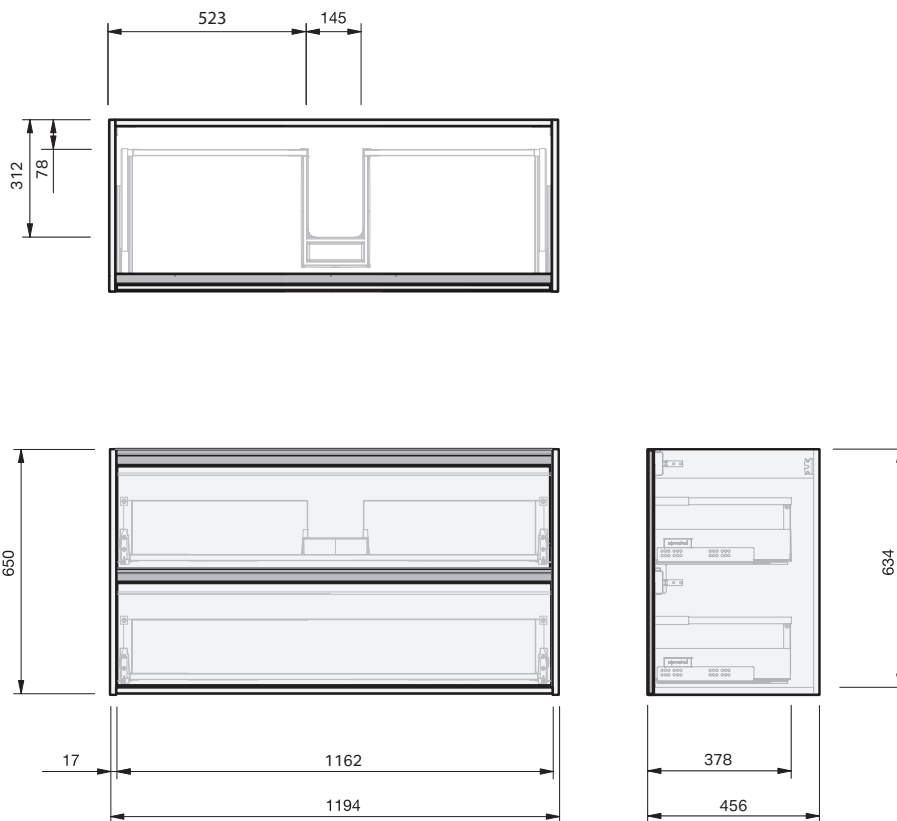

City 46 Console 1200 Wall 2 Drawer

CABINET SPECIFICATION

Product Features

Product Code	Console Vanity / 2206
Product Description	City 46 - Wall - 1200
Drawer Configuration	2 Drawer
Notes:	Drawings depict cabinet only.

IMPORTANT NOTE: Throughout this guide, dimensions may vary by ± 2 mm. Please read the installation manual for detailed information on installing the product. St. Michel pursues a policy of continuing improvement in design and manufacturing of its products. The right is therefore reserved to vary specifications without notice.