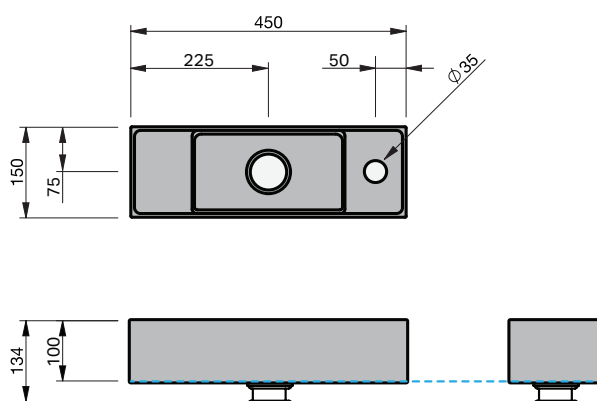

### Product Features

Product Code	Gloss White / 2112
Type of basin	Console
Material of basin	Duraform
Capacity of basin	1.3 litre
Overflow Configuration	Overflow supplied Max tap flow rate 9 litres / minute
Colour Options	Gloss White

- This basin is reversible.
- The basin must be sealed to the top with an acetic cured silicone sealant.
- Epoxy type sealants must not be used.
- Cannot be wall hung.

INDICATES FURNITURE TOP SURFACE -----

**IMPORTANT NOTE:** Throughout this guide, dimensions may vary by  $\pm 2$ mm. Please read the installation manual for detailed information on installing the product. St. Michel pursues a policy of continuing improvement in design and manufacturing of its products. The right is therefore reserved to vary specifications without notice.