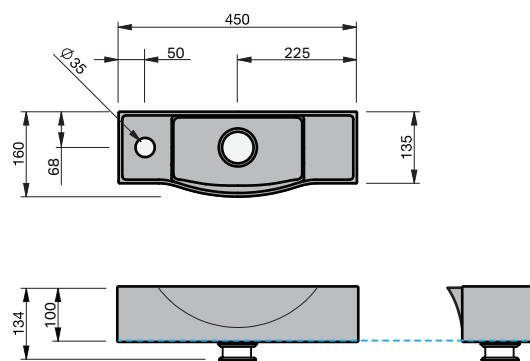

## BASIN SPECIFICATION

### Product Features

Product Code	Gloss White / 2118
Type of basin	Console
Material of basin	Mineral Cast
Capacity of basin	1.0 litre
Overflow Configuration	No overflow
Colour Options	Gloss White

- The basin must be sealed to the top with an acetic cured silicone sealant.
- Epoxy type sealants must not be used.
- Can be wall hung.

### FURNITURE TOP SURFACE -----

**IMPORTANT NOTE:** Throughout this guide, dimensions may vary by  $\pm 5$ mm. Please read the installation manual for detailed information on installing the product. St. Michel pursues a policy of continuing improvement in design and manufacturing of its products. The right is therefore reserved to vary specifications without notice.