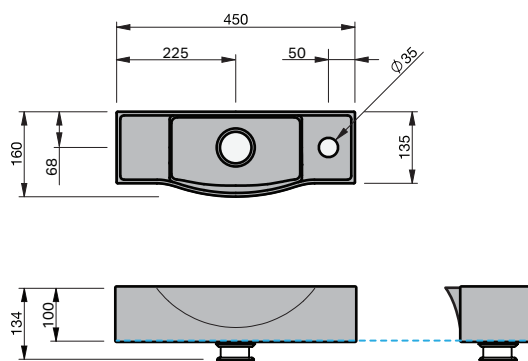

Halo 450 Right

BASIN SPECIFICATION

Product Features

Product Code	Gloss White / 2120
Type of basin	Console
Material of basin	Mineral Cast
Capacity of basin	1.0 litre
Overflow Configuration	No overflow
Colour Options	Gloss White

- The basin must be sealed to the top with an acetic cured silicone sealant.
- Epoxy type sealants must not be used.
- Can be wall hung.

FURNITURE TOP SURFACE -----

IMPORTANT NOTE: Throughout this guide, dimensions may vary by ± 5 mm. Please read the installation manual for detailed information on installing the product. St. Michel pursues a policy of continuing improvement in design and manufacturing of its products. The right is therefore reserved to vary specifications without notice.