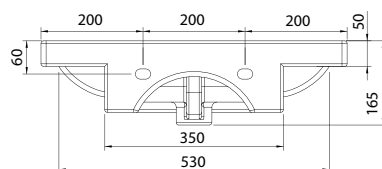

ML 600 Slim

BASIN SPECIFICATION

Product Features

Product Code	Gloss White / 2304
Type of basin	Console
Material of basin	Ceramic
Capacity of basin	5.5 litre
Overflow Configuration	Overflow supplied
Standard Tap Size	35mm
Standard Waste Size	32mm
Basin Depth	110mm
Colour Options	Gloss White

- The basin must be sealed to the top with an acetic cured silicone sealant.
- Epoxy type sealants must not be used.
- Can be wall hung.

IMPORTANT NOTE: Throughout this guide, dimensions may vary by ± 5 mm. Please read the installation manual for detailed information on installing the product. St. Michel pursues a policy of continuing improvement in design and manufacturing of its products. The right is therefore reserved to vary specifications without notice.