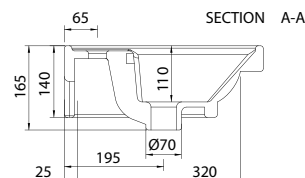

ML 600 Slim

BASIN SPECIFICATION

Product Features

Product Code	Gloss White / 2304
Type of basin	Console
Material of basin	Ceramic
Capacity of basin	5.5 litre
Overflow Configuration	Overflow supplied
Standard Tap Size	35mm
Standard Waste Size	32mm
Basin Depth	110mm
Colour Options	Gloss White

- The basin must be sealed to the top with an acetic cured silicone sealant.
- Epoxy type sealants must not be used.
- Can be wall hung.

IMPORTANT NOTE: Throughout this guide, dimensions may vary by ± 5 mm. Please read the installation manual for detailed information on installing the product. St. Michel pursues a policy of continuing improvement in design and manufacturing of its products. The right is therefore reserved to vary specifications without notice.