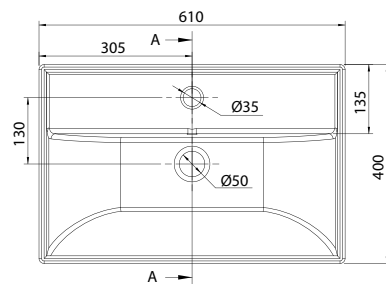

ML 600 Slim

BASIN SPECIFICATION

Product Features

Product Code	Gloss White / 2304
Type of basin	Console
Material of basin	Ceramic
Capacity of basin	5.5 litre
Overflow Configuration	Overflow supplied
Standard Tap Size	35mm
Standard Waste Size	32mm
Basin Depth	110mm
Colour Options	Gloss White

- The basin must be sealed to the top with an acetic cured silicone sealant.
- Epoxy type sealants must not be used.
- Can be wall hung.

IMPORTANT NOTE: Throughout this guide, dimensions may vary by ± 5 mm. Please read the installation manual for detailed information on installing the product. St. Michel pursues a policy of continuing improvement in design and manufacturing of its products. The right is therefore reserved to vary specifications without notice.