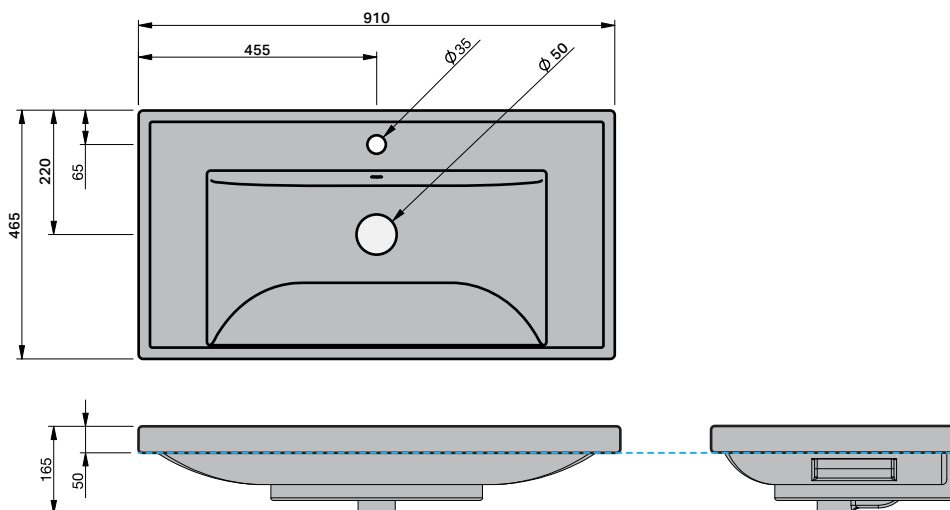

ML Shelf 900

BASIN SPECIFICATION

Product Features

Product Code	Gloss White / 2308
Type of basin	Console
Material of basin	Ceramic
Capacity of basin	5.5 litre
Overflow Configuration	Overflow supplied
Standard Tap Size	35mm
Standard Waste Size	32mm
Basin Depth	110mm
Colour Options	Gloss White

- The basin must be sealed to the top with an acetic cured silicone sealant.
- Epoxy type sealants must not be used.
- Can be wall hung.

INDICATES FURNITURE TOP SURFACE -----

IMPORTANT NOTE: Throughout this guide, dimensions may vary by ± 5 mm. Please read the installation manual for detailed information on installing the product. St. Michel pursues a policy of continuing improvement in design and manufacturing of its products. The right is therefore reserved to vary specifications without notice.