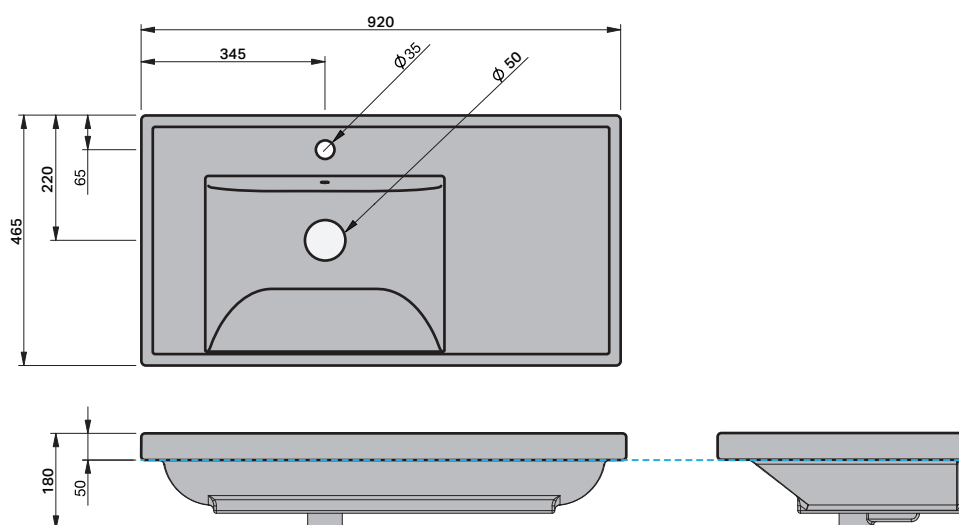

ML Shelf 900 Left

BASIN SPECIFICATION

Product Features

Product Code	Gloss White / 2309
Type of basin	Console
Material of basin	Ceramic
Capacity of basin	4.0 litre
Overflow Configuration	Overflow supplied
Standard Tap Size	35mm
Standard Waste Size	32mm
Basin Depth	120mm
Colour Options	Gloss White

- The basin must be sealed to the top with an acetic cured silicone sealant.
- Epoxy type sealants must not be used.
- Can be wall hung.

INDICATES FURNITURE TOP SURFACE -----

IMPORTANT NOTE: Throughout this guide, dimensions may vary by ± 5 mm. Please read the installation manual for detailed information on installing the product. St. Michel pursues a policy of continuing improvement in design and manufacturing of its products. The right is therefore reserved to vary specifications without notice.