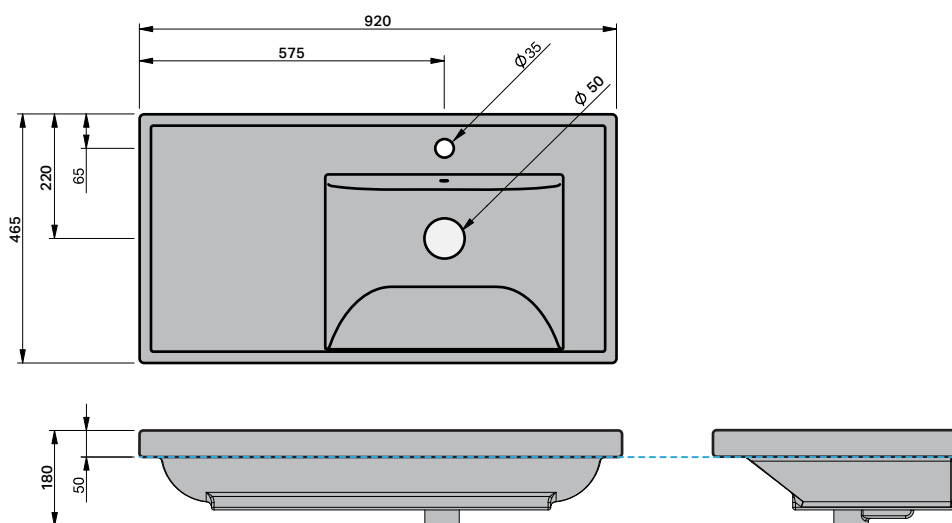

## BASIN SPECIFICATION

### Product Features

Product Code	Gloss White / 2310
Type of basin	Console
Material of basin	Ceramic
Capacity of basin	4.0 litre
Overflow Configuration	Overflow supplied
Standard Tap Size	35mm
Standard Waste Size	32mm
Basin Depth	120mm
Colour Options	Gloss White

- The basin must be sealed to the top with an acetic cured silicone sealant.
- Epoxy type sealants must not be used.
- Can be wall hung.

INDICATES FURNITURE TOP SURFACE -----

**IMPORTANT NOTE:** Throughout this guide, dimensions may vary by  $\pm 5$ mm. Please read the installation manual for detailed information on installing the product. St. Michel pursues a policy of continuing improvement in design and manufacturing of its products. The right is therefore reserved to vary specifications without notice.