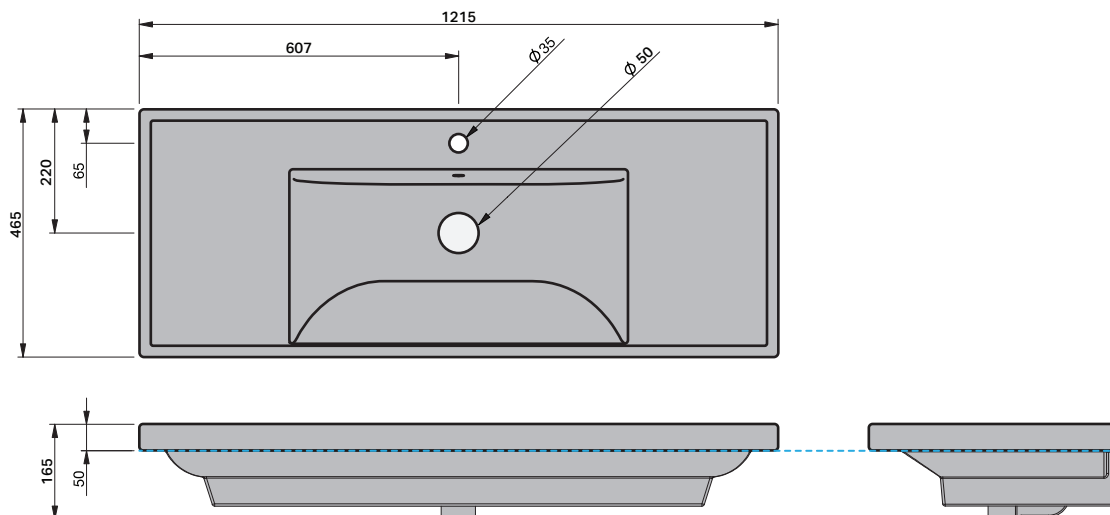

ML Shelf 1200

BASIN SPECIFICATION

Product Features

Product Code	Gloss White / 2311
Type of basin	Console
Material of basin	Ceramic
Capacity of basin	5.5 litre
Overflow Configuration	Overflow supplied
Standard Tap Size	35mm
Standard Waste Size	32mm
Basin Depth	120mm
Colour Options	Gloss White

- The basin must be sealed to the top with an acetic cured silicone sealant.
- Epoxy type sealants must not be used.
- Can be wall hung.

INDICATES FURNITURE TOP SURFACE -----

IMPORTANT NOTE: Throughout this guide, dimensions may vary by ± 5 mm. Please read the installation manual for detailed information on installing the product. St. Michel pursues a policy of continuing improvement in design and manufacturing of its products. The right is therefore reserved to vary specifications without notice.