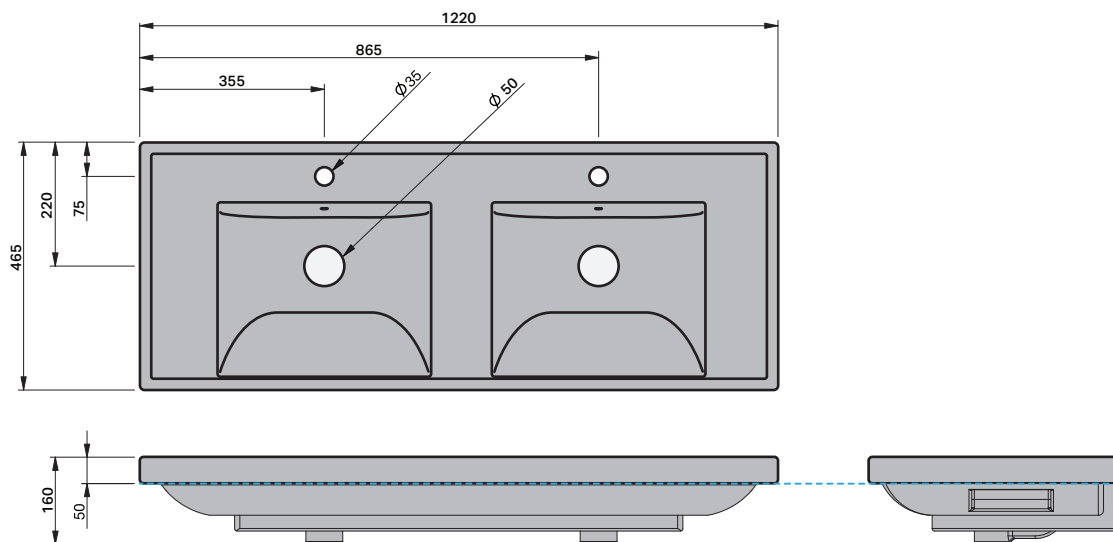

ML Shelf 1200DB

BASIN SPECIFICATION

Product Features

Product Code	Gloss White / 2312
Type of basin	Console
Material of basin	Ceramic
Capacity of basin	2 x (4.0 litre)
Overflow Configuration	Overflow supplied
Standard Tap Size	35mm
Standard Waste Size	32mm
Basin Depth	100mm
Colour Options	Gloss White

- The basin must be sealed to the top with an acetic cured silicone sealant.
- Epoxy type sealants must not be used.
- Can be wall hung.

INDICATES FURNITURE TOP SURFACE -----

IMPORTANT NOTE: Throughout this guide, dimensions may vary by ± 5 mm. Please read the installation manual for detailed information on installing the product. St. Michel pursues a policy of continuing improvement in design and manufacturing of its products. The right is therefore reserved to vary specifications without notice.