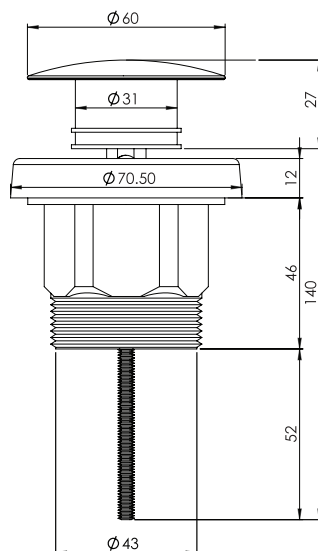

Basin Click-Clack Waste

WASTE SPECIFICATION

Product Features

Colour Options & Product Codes	Chrome / 19503 Gloss White 91504 Matte White 91505 Matte Black 91506
Type of waste	Mushroom
Material of waste	Chrome & colours powder coated Housing Stainless Plug Brass Nut Zinc
Designed to fit	40mm overflow or non-overflow basins

- Easy clean click-clack mushroom waste.
- For basin use only - not suitable for bath tubs

IMPORTANT NOTE: Please read the installation manual for detailed information on installing the product. St. Michel pursues a policy of continuing improvement in design and manufacturing of its products. The right is therefore reserved to vary specifications without notice.

st.michel
BATHROOMWARE
phone (09) 837 4276 email info@stmichel.co.nz stmichel.co.nz