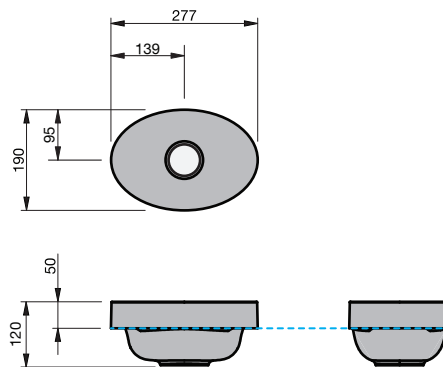

### Product Features

Product Code	Gloss White / 2101 Matte White / 2100
Type of basin	Inset
Material of basin	Mineral Cast Solid Surface
Capacity of basin	2.5 litre
Overflow Configuration	No overflow
Colour options	Gloss White Matte White

### Notes:

- This basin is reversible.
- The basin must be sealed to the top with an acetic cured silicone sealant.
- Epoxy type sealants must not be used.

INDICATES FURNITURE TOP SURFACE -----

**IMPORTANT NOTE:** Throughout this guide, dimensions may vary by  $\pm 5$ mm. Please read the installation manual for detailed information on installing the product. St. Michel pursues a policy of continuing improvement in design and manufacturing of its products. The right is therefore reserved to vary specifications without notice.