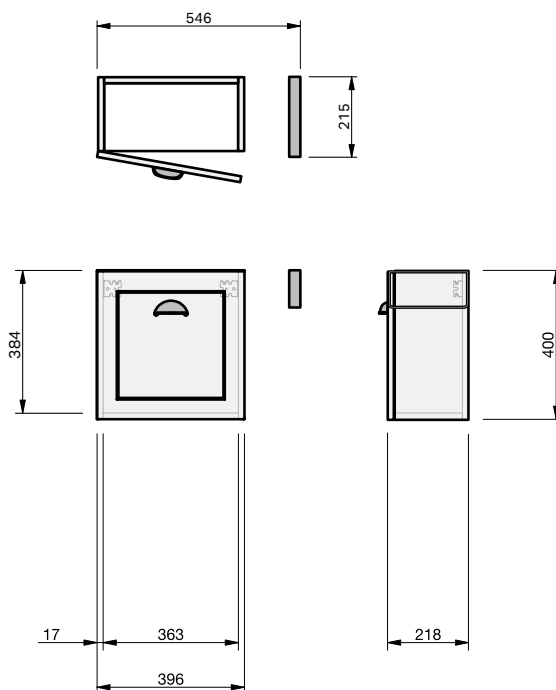

# London 22

## 550 Wall 1 Door

#### Product Features

Product Code	Benchtop Vanity / 1307BT
Product Description	London 22 - Wall - 550
Drawer Configuration	1 Door
Notes:	Drawings depict cabinet only. Door can be left or right hinged.

**IMPORTANT NOTE:** Throughout this guide, dimensions may vary by  $\pm 2$ mm. Please read the installation manual for detailed information on installing the product. St. Michel pursues a policy of continuing improvement in design and manufacturing of its products. The right is therefore reserved to vary specifications without notice.