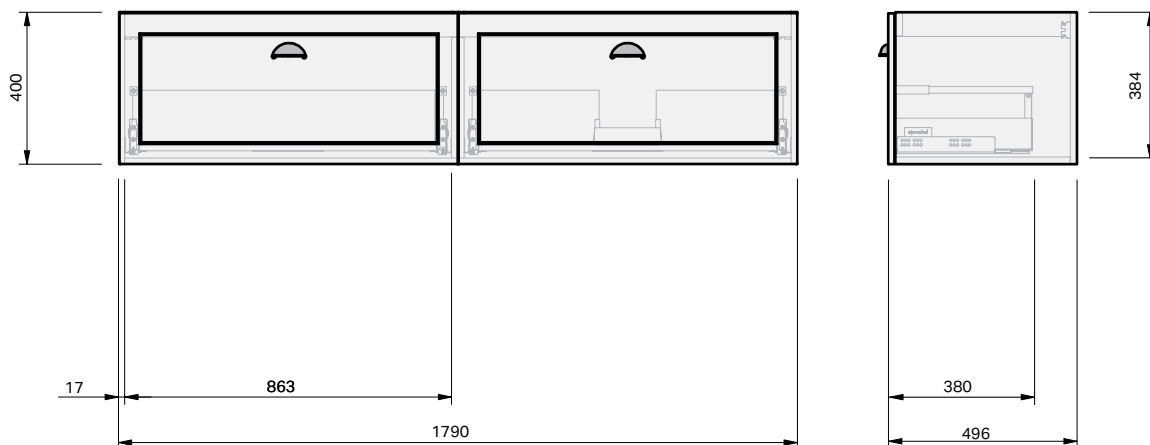

London 50 Benchtop 1800R Wall 2 Drawer

CABINET SPECIFICATION

Product Features

Product Code	Benchtop Vanity / 1316BT
Product Description	London 50 BT - Wall - 1800R
Drawer Configuration	2 Drawer
Notes:	Drawings depict cabinet only.

IMPORTANT NOTE: Throughout this guide, dimensions may vary by ± 2 mm. Please read the installation manual for detailed information on installing the product. St. Michel pursues a policy of continuing improvement in design and manufacturing of its products. The right is therefore reserved to vary specifications without notice.