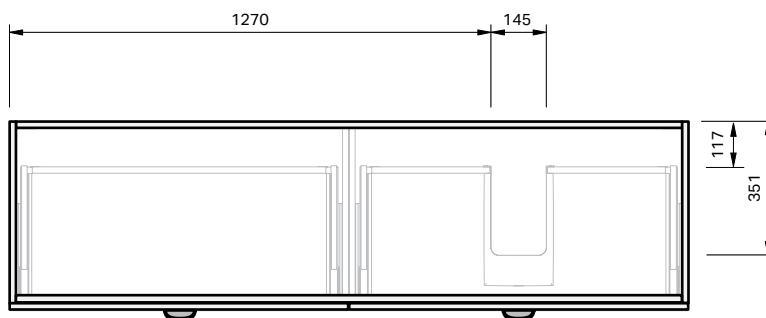

London 50 Benchtop 1800R Wall 2 Drawer

CABINET SPECIFICATION

Product Features

Product Code	Benchtop Vanity / 1316BT
Product Description	London 50 BT - Wall - 1800R
Drawer Configuration	2 Drawer
Notes:	Drawings depict cabinet only.

IMPORTANT NOTE: Throughout this guide, dimensions may vary by ± 2 mm. Please read the installation manual for detailed information on installing the product. St. Michel pursues a policy of continuing improvement in design and manufacturing of its products. The right is therefore reserved to vary specifications without notice.