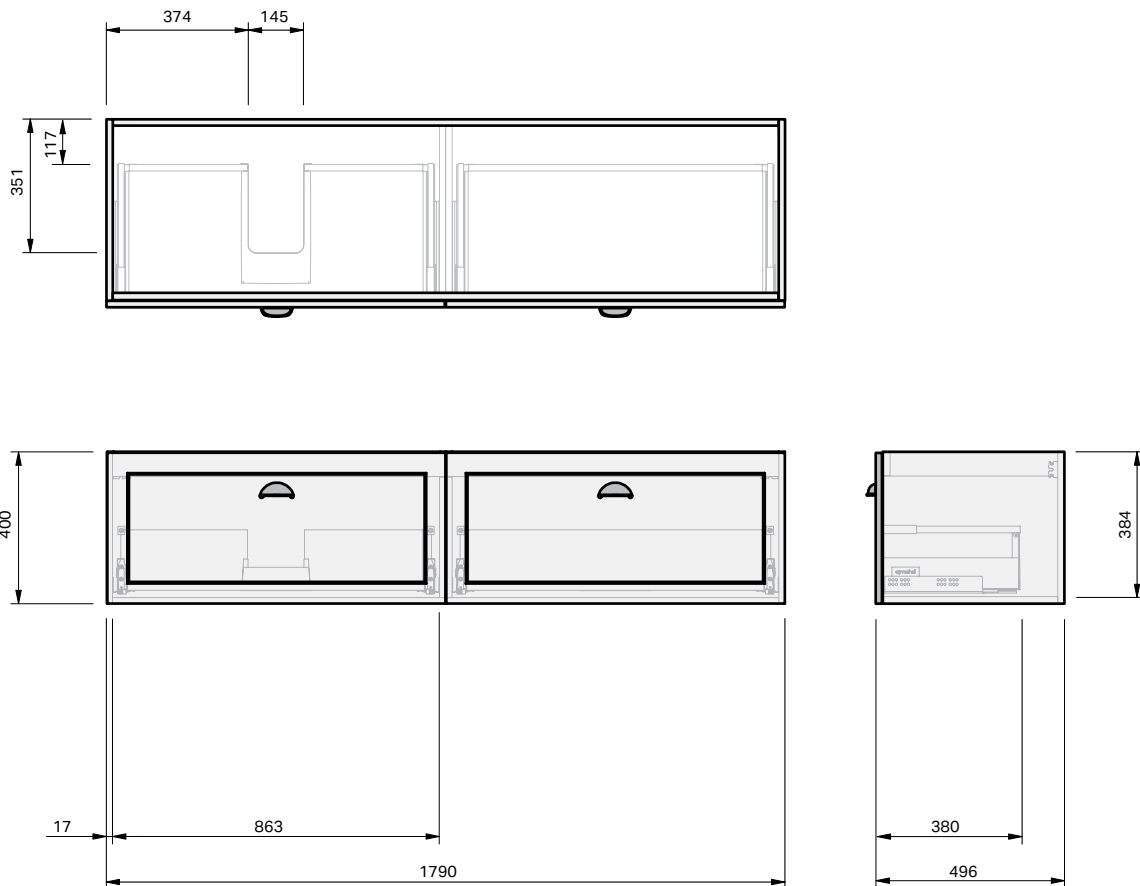

London 50 Benchtop 1800L Wall 2 Drawer

CABINET SPECIFICATION

Product Features

Product Code	Benchtop Vanity / 1315BT
Product Description	London 50 - Wall - 1800L
Drawer Configuration	2 Drawer
Notes:	Drawings depict cabinet only.

IMPORTANT NOTE: Throughout this guide, dimensions may vary by ± 2 mm. Please read the installation manual for detailed information on installing the product. St. Michel pursues a policy of continuing improvement in design and manufacturing of its products. The right is therefore reserved to vary specifications without notice.