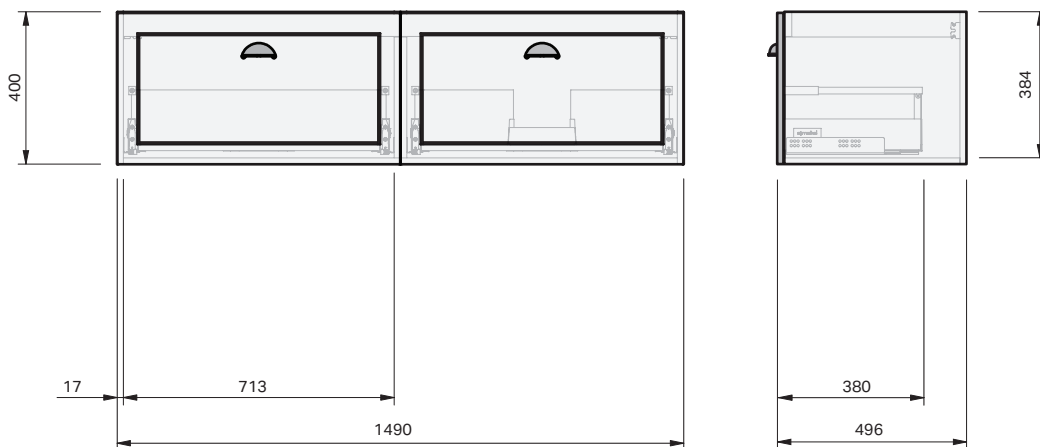

London 50 Benchtop 1500R Wall 2 Drawer

CABINET SPECIFICATION

Product Features

Product Code	Benchtop Vanity / 1313BT
Product Description	London 50 - Wall - 1500R
Drawer Configuration	2 Drawer
Notes:	Drawings depict cabinet only.

IMPORTANT NOTE: Throughout this guide, dimensions may vary by ± 2 mm. Please read the installation manual for detailed information on installing the product. St. Michel pursues a policy of continuing improvement in design and manufacturing of its products. The right is therefore reserved to vary specifications without notice.