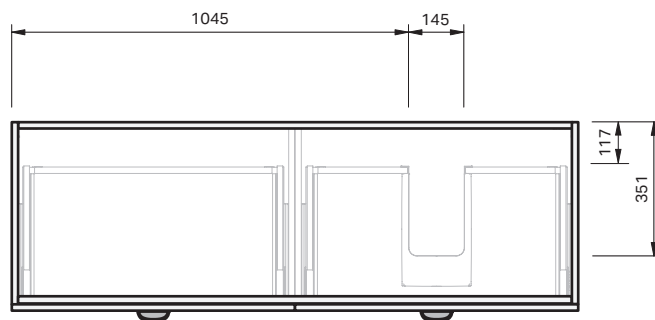

London 50 Benchtop 1500R Wall 2 Drawer

CABINET SPECIFICATION

Product Features

Product Code	Benchtop Vanity / 1313BT
Product Description	London 50 - Wall - 1500R
Drawer Configuration	2 Drawer
Notes:	Drawings depict cabinet only.

IMPORTANT NOTE: Throughout this guide, dimensions may vary by ± 2 mm. Please read the installation manual for detailed information on installing the product. St. Michel pursues a policy of continuing improvement in design and manufacturing of its products. The right is therefore reserved to vary specifications without notice.