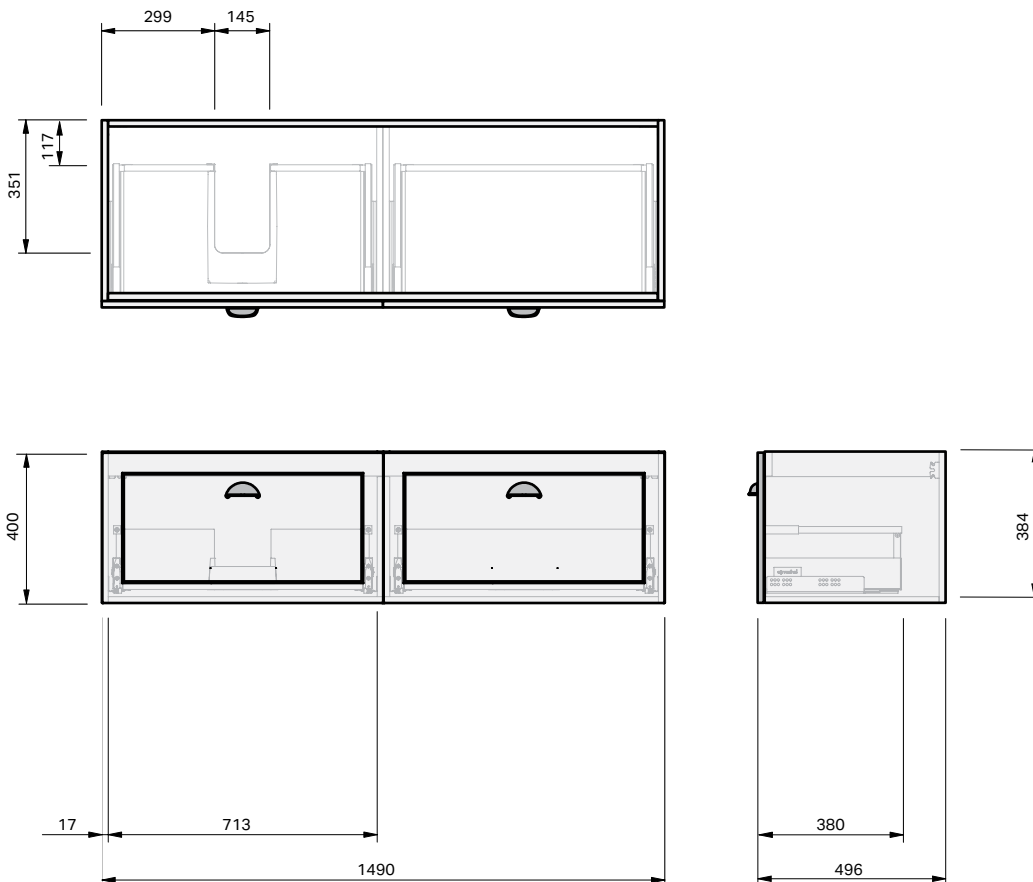

London 50 Benchtop 1500L Wall 2 Drawer

CABINET SPECIFICATION

Product Features

Product Code	Benchtop Vanity / 1312BT
Product Description	London 50 - Wall - 1500L
Drawer Configuration	2 Drawer
Notes:	Drawings depict cabinet only.

IMPORTANT NOTE: Throughout this guide, dimensions may vary by ± 2 mm. Please read the installation manual for detailed information on installing the product. St. Michel pursues a policy of continuing improvement in design and manufacturing of its products. The right is therefore reserved to vary specifications without notice.