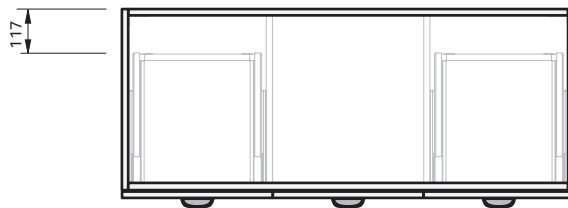

# London 50 Benchtop 1200 Wall 1 Door 2 Drawer

### Product Features

Product Code	Benchtop Vanity / 1311BT
Product Description	London 50 - Wall - 1200
Drawer Configuration	1 Door / 2 Drawer
Notes:	Drawings depict cabinet only.

**IMPORTANT NOTE:** Throughout this guide, dimensions may vary by  $\pm 2$ mm. Please read the installation manual for detailed information on installing the product. St. Michel pursues a policy of continuing improvement in design and manufacturing of its products. The right is therefore reserved to vary specifications without notice.