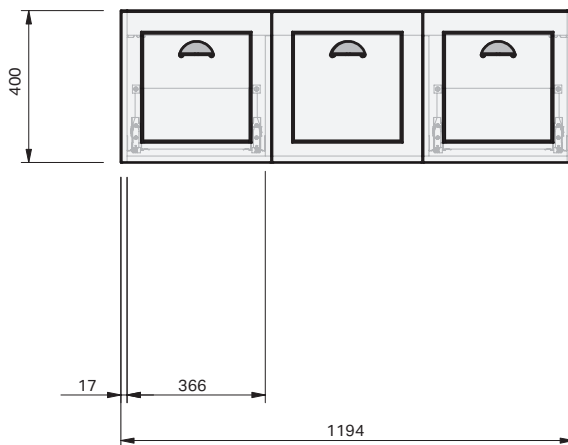

# London 50 Benchtop 1200 Wall 1 Door 2 Drawer

## CABINET SPECIFICATION

### Product Features

Product Code	Benchtop Vanity / 1311BT
Product Description	London 50 - Wall - 1200
Drawer Configuration	1 Door / 2 Drawer
Notes:	Drawings depict cabinet only.

**IMPORTANT NOTE:** Throughout this guide, dimensions may vary by  $\pm 2$ mm. Please read the installation manual for detailed information on installing the product. St. Michel pursues a policy of continuing improvement in design and manufacturing of its products. The right is therefore reserved to vary specifications without notice.