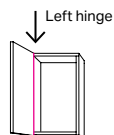

5. Choose a HINGE position (Tick one)

Left