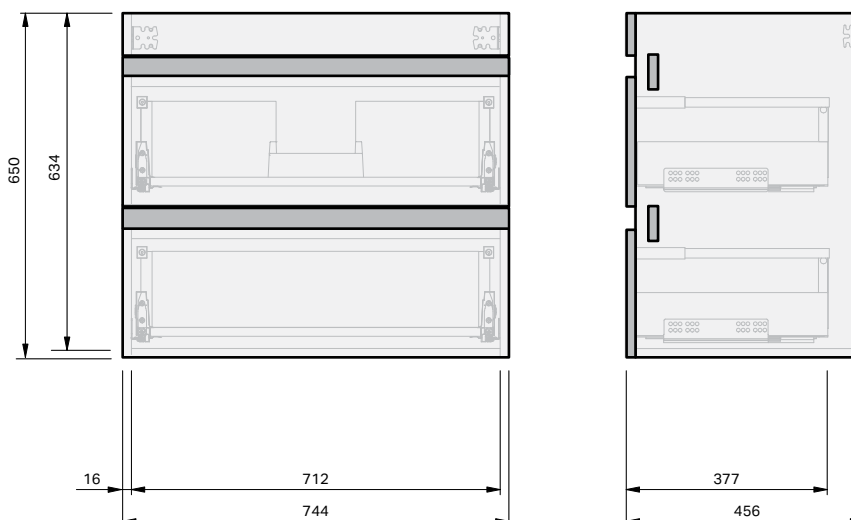

# Lulu 46 Console 750 Wall 2 Drawer

## CABINET SPECIFICATION

### Product Features

Product Code	Console Vanity / 4502
Product Description	Lulu 46 - 750 - Wall
Drawer Configuration	2 Drawer
Notes	Drawings depict cabinet only.

**IMPORTANT NOTE:** Throughout this guide, dimensions may vary by  $\pm 2$ mm. Please read the installation manual for detailed information on installing the product. St. Michel pursues a policy of continuing improvement in design and manufacturing of its products. The right is therefore reserved to vary specifications without notice.