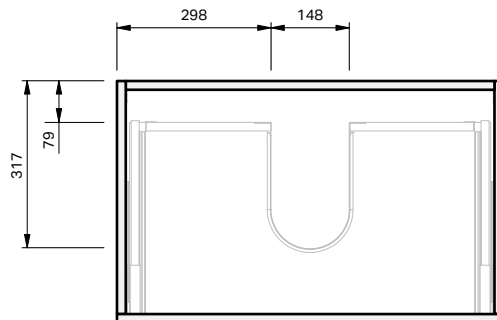

# Lulu 46 Console 750 Wall 2 Drawer

### Product Features

Product Code	Console Vanity / 4502
Product Description	Lulu 46 - 750 - Wall
Drawer Configuration	2 Drawer
Notes	Drawings depict cabinet only.

**IMPORTANT NOTE:** Throughout this guide, dimensions may vary by  $\pm 2$ mm. Please read the installation manual for detailed information on installing the product. St. Michel pursues a policy of continuing improvement in design and manufacturing of its products. The right is therefore reserved to vary specifications without notice.