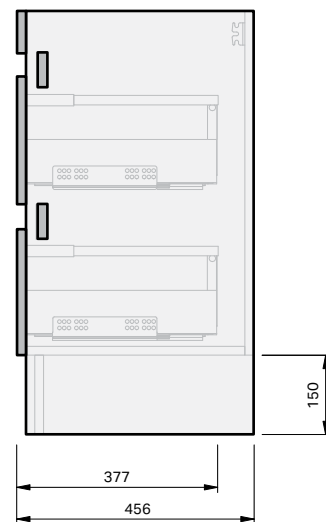

Lulu 46 Console 900 Floor 2 Drawer

CABINET SPECIFICATION

Product Features

Product Code	Console Vanity / 4506
Product Description	Lulu 46 - 900 - Floor
Drawer Configuration	2 Drawer
Notes:	Drawings depict cabinet only.

IMPORTANT NOTE: Throughout this guide, dimensions may vary by ± 2 mm. Please read the installation manual for detailed information on installing the product. St. Michel pursues a policy of continuing improvement in design and manufacturing of its products. The right is therefore reserved to vary specifications without notice.