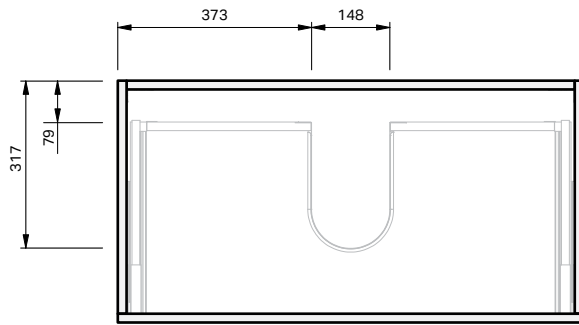

Lulu 46 Console 900 Floor 2 Drawer

CABINET SPECIFICATION

Product Features

Product Code	Console Vanity / 4506
Product Description	Lulu 46 - 900 - Floor
Drawer Configuration	2 Drawer
Notes:	Drawings depict cabinet only.

IMPORTANT NOTE: Throughout this guide, dimensions may vary by ± 2 mm. Please read the installation manual for detailed information on installing the product. St. Michel pursues a policy of continuing improvement in design and manufacturing of its products. The right is therefore reserved to vary specifications without notice.