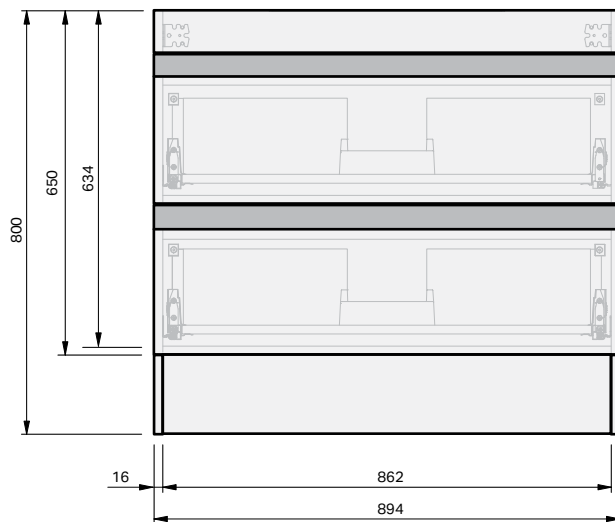

Lulu 46 Console 900 Floor 2 Drawer

CABINET SPECIFICATION

Product Features

Product Code	Console Vanity / 4506
Product Description	Lulu 46 - 900 - Floor
Drawer Configuration	2 Drawer
Notes:	Drawings depict cabinet only.

IMPORTANT NOTE: Throughout this guide, dimensions may vary by ± 2 mm. Please read the installation manual for detailed information on installing the product. St. Michel pursues a policy of continuing improvement in design and manufacturing of its products. The right is therefore reserved to vary specifications without notice.