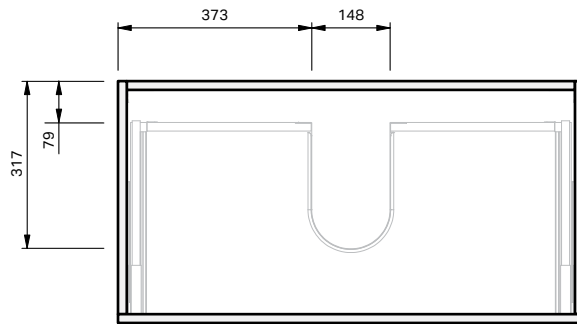

# Lulu 46 Console 900 Wall 2 Drawer

### Product Features

Product Code	Console Vanity / 4505
Product Description	Lulu 46 - 900 - Wall
Drawer Configuration	2 Drawer
Notes:	Drawings depict cabinet only.

**IMPORTANT NOTE:** Throughout this guide, dimensions may vary by  $\pm 2$ mm. Please read the installation manual for detailed information on installing the product. St. Michel pursues a policy of continuing improvement in design and manufacturing of its products. The right is therefore reserved to vary specifications without notice.