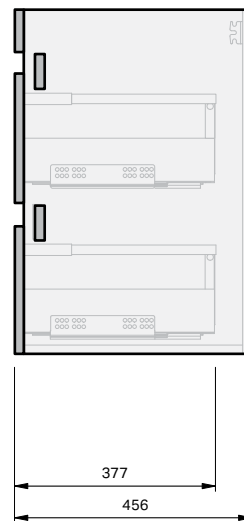

# Lulu 46 Console 900 Wall 2 Drawer

## CABINET SPECIFICATION

### Product Features

Product Code	Console Vanity / 4505
Product Description	Lulu 46 - 900 - Wall
Drawer Configuration	2 Drawer
Notes:	Drawings depict cabinet only.

**IMPORTANT NOTE:** Throughout this guide, dimensions may vary by  $\pm 2$ mm. Please read the installation manual for detailed information on installing the product. St. Michel pursues a policy of continuing improvement in design and manufacturing of its products. The right is therefore reserved to vary specifications without notice.