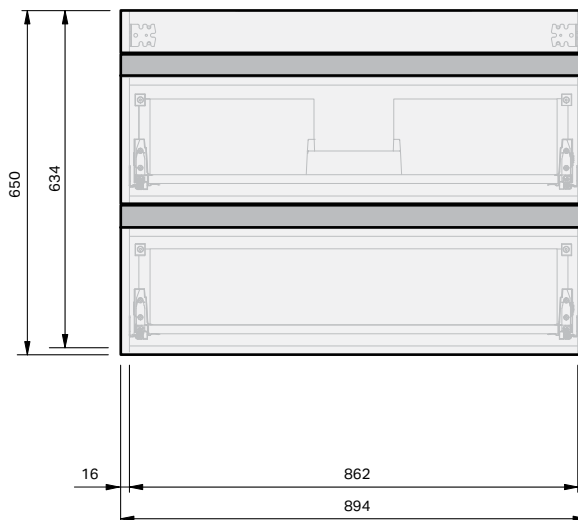

# Lulu 46 Console 900 Wall 2 Drawer

## CABINET SPECIFICATION

### Product Features

Product Code	Console Vanity / 4505
Product Description	Lulu 46 - 900 - Wall
Drawer Configuration	2 Drawer
Notes:	Drawings depict cabinet only.

**IMPORTANT NOTE:** Throughout this guide, dimensions may vary by  $\pm 2$ mm. Please read the installation manual for detailed information on installing the product. St. Michel pursues a policy of continuing improvement in design and manufacturing of its products. The right is therefore reserved to vary specifications without notice.