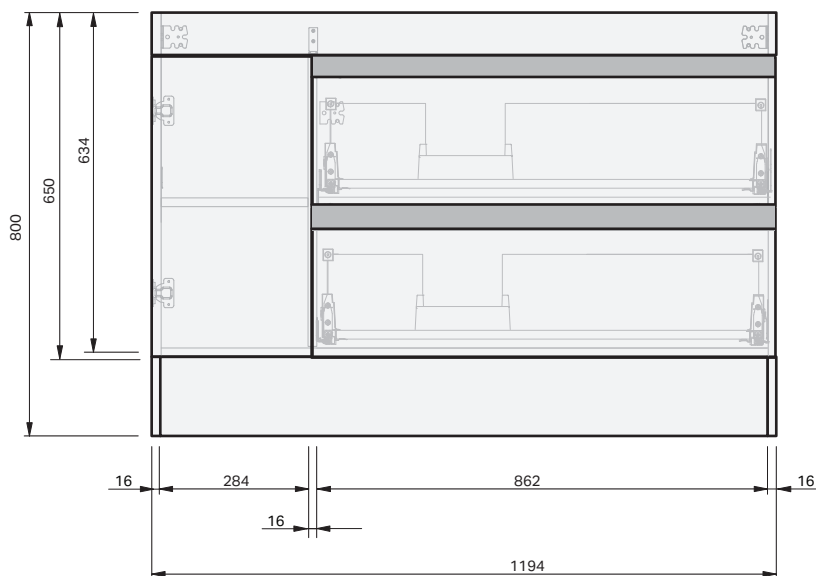

Lulu 46 Console

1200 Floor 1 Door 2 Drawer Right

CABINET SPECIFICATION

Product Features

Product Code	Console Vanity / 4462
Product Description	Lulu 46 - 1200 - Floor
Drawer Configuration	1 Door / 2 Drawer Right
Notes	Drawings depict cabinet only.

IMPORTANT NOTE: Throughout this guide, dimensions may vary by ± 2 mm. Please read the installation manual for detailed information on installing the product. St. Michel pursues a policy of continuing improvement in design and manufacturing of its products. The right is therefore reserved to vary specifications without notice.