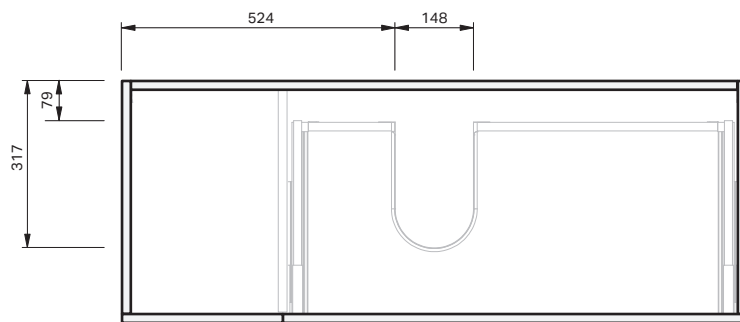

Lulu 46 Console

1200 Floor 1 Door 2 Drawer Right

CABINET SPECIFICATION

Product Features

Product Code	Console Vanity / 4462
Product Description	Lulu 46 - 1200 - Floor
Drawer Configuration	1 Door / 2 Drawer Right
Notes	Drawings depict cabinet only.

IMPORTANT NOTE: Throughout this guide, dimensions may vary by ± 2 mm. Please read the installation manual for detailed information on installing the product. St. Michel pursues a policy of continuing improvement in design and manufacturing of its products. The right is therefore reserved to vary specifications without notice.