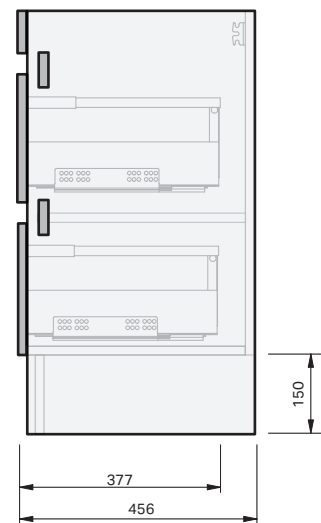

Lulu 46 Console

1200 Floor 1 Door 2 Drawer Right

CABINET SPECIFICATION

Product Features

Product Code	Console Vanity / 4462
Product Description	Lulu 46 - 1200 - Floor
Drawer Configuration	1 Door / 2 Drawer Right
Notes	Drawings depict cabinet only.

IMPORTANT NOTE: Throughout this guide, dimensions may vary by ± 2 mm. Please read the installation manual for detailed information on installing the product. St. Michel pursues a policy of continuing improvement in design and manufacturing of its products. The right is therefore reserved to vary specifications without notice.