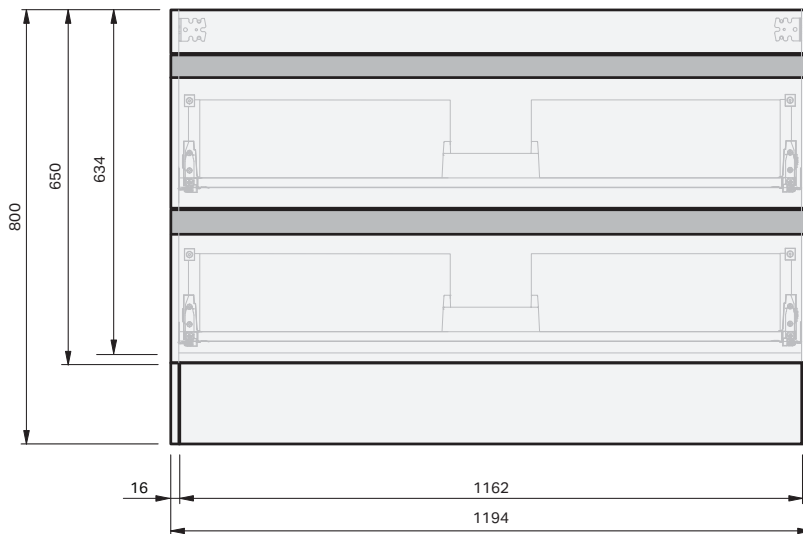

Lulu 46 Console

1200 Floor 2 Drawer

CABINET SPECIFICATION

Product Features	
Product Code	Console Vanity / 4509
Product Description	Lulu 46 - 1200 - Floor
Drawer Configuration	2 Drawer
Notes	Drawings depict cabinet only.

IMPORTANT NOTE: Throughout this guide, dimensions may vary by ± 2 mm. Please read the installation manual for detailed information on installing the product. St. Michel pursues a policy of continuing improvement in design and manufacturing of its products. The right is therefore reserved to vary specifications without notice.