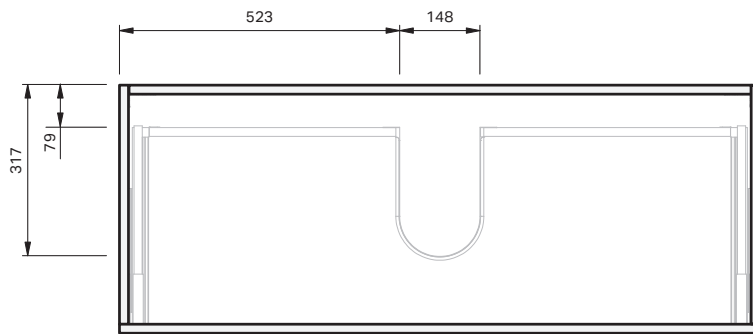

Lulu 46 Console

1200 Floor 2 Drawer

CABINET SPECIFICATION

Product Features	
Product Code	Console Vanity / 4509
Product Description	Lulu 46 - 1200 - Floor
Drawer Configuration	2 Drawer
Notes	Drawings depict cabinet only.

IMPORTANT NOTE: Throughout this guide, dimensions may vary by ± 2 mm. Please read the installation manual for detailed information on installing the product. St. Michel pursues a policy of continuing improvement in design and manufacturing of its products. The right is therefore reserved to vary specifications without notice.