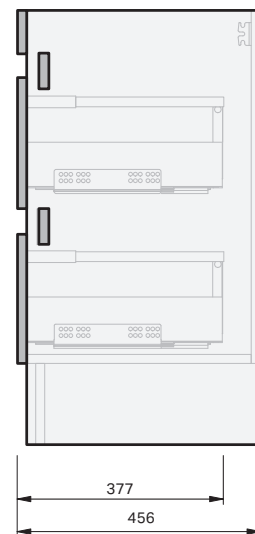

Lulu 46 Console

1200 Floor 2 Drawer

CABINET SPECIFICATION

Product Features	
Product Code	Console Vanity / 4509
Product Description	Lulu 46 - 1200 - Floor
Drawer Configuration	2 Drawer
Notes	Drawings depict cabinet only.

IMPORTANT NOTE: Throughout this guide, dimensions may vary by ± 2 mm. Please read the installation manual for detailed information on installing the product. St. Michel pursues a policy of continuing improvement in design and manufacturing of its products. The right is therefore reserved to vary specifications without notice.