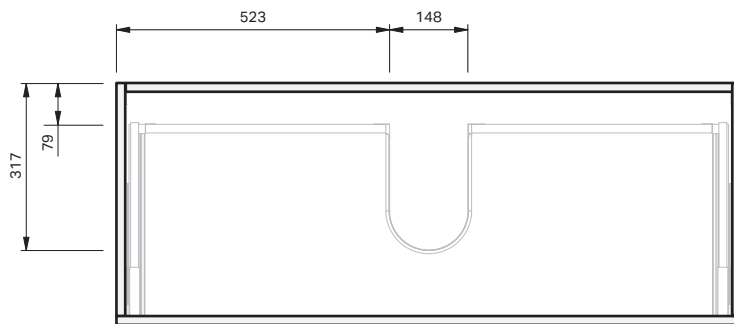

Lulu 46 Console 1200 Wall 1 Drawer

CABINET SPECIFICATION

Product Features

Product Code	Console Vanity / 4507
Product Description	Lulu 46 - 1200 - Wall
Drawer Configuration	1 Drawer
Notes	Drawings depict cabinet only.

IMPORTANT NOTE: Throughout this guide, dimensions may vary by ± 2 mm. Please read the installation manual for detailed information on installing the product. St. Michel pursues a policy of continuing improvement in design and manufacturing of its products. The right is therefore reserved to vary specifications without notice.