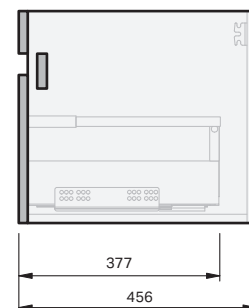

Lulu 46 Console 1200 Wall 1 Drawer

CABINET SPECIFICATION

Product Features

Product Code	Console Vanity / 4507
Product Description	Lulu 46 - 1200 - Wall
Drawer Configuration	1 Drawer
Notes	Drawings depict cabinet only.

IMPORTANT NOTE: Throughout this guide, dimensions may vary by ± 2 mm. Please read the installation manual for detailed information on installing the product. St. Michel pursues a policy of continuing improvement in design and manufacturing of its products. The right is therefore reserved to vary specifications without notice.