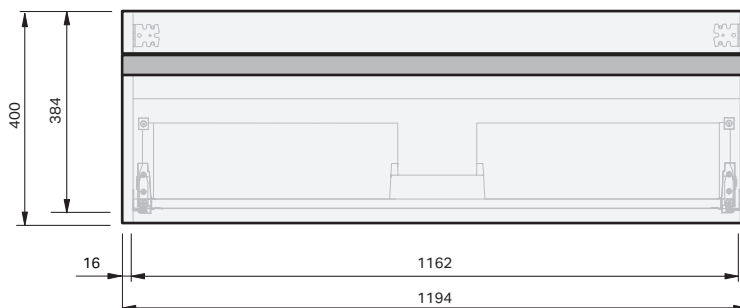

Lulu 46 Console 1200 Wall 1 Drawer

CABINET SPECIFICATION

Product Features

Product Code	Console Vanity / 4507
Product Description	Lulu 46 - 1200 - Wall
Drawer Configuration	1 Drawer
Notes	Drawings depict cabinet only.

IMPORTANT NOTE: Throughout this guide, dimensions may vary by ± 2 mm. Please read the installation manual for detailed information on installing the product. St. Michel pursues a policy of continuing improvement in design and manufacturing of its products. The right is therefore reserved to vary specifications without notice.