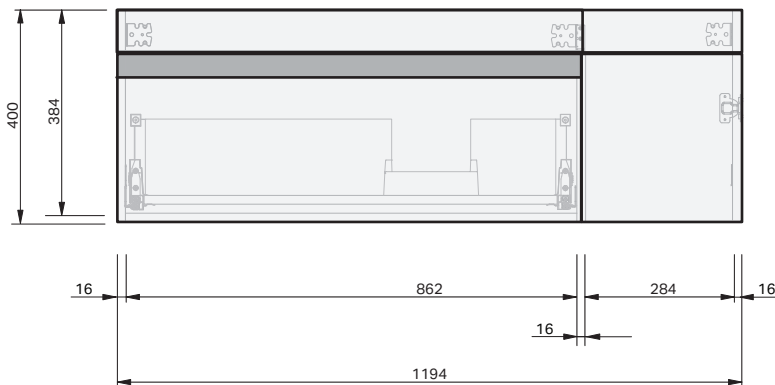

## 1200 Wall 1 Door 1 Drawer Left

#### Product Features

Product Code	Console Vanity / 4451
Product Description	Lulu 46 - 1200 - Wall
Drawer Configuration	1 Door / 1 Drawer Left
Notes	Drawings depict cabinet only.

**IMPORTANT NOTE:** Throughout this guide, dimensions may vary by  $\pm 2$ mm. Please read the installation manual for detailed information on installing the product. St. Michel pursues a policy of continuing improvement in design and manufacturing of its products. The right is therefore reserved to vary specifications without notice.