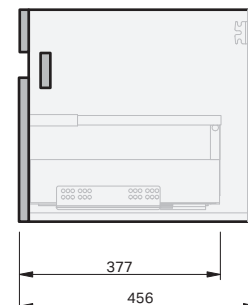

## 1200 Wall 1 Door 1 Drawer Left

#### Product Features

Product Code	Console Vanity / 4451
Product Description	Lulu 46 - 1200 - Wall
Drawer Configuration	1 Door / 1 Drawer Left
Notes	Drawings depict cabinet only.

**IMPORTANT NOTE:** Throughout this guide, dimensions may vary by  $\pm 2$ mm. Please read the installation manual for detailed information on installing the product. St. Michel pursues a policy of continuing improvement in design and manufacturing of its products. The right is therefore reserved to vary specifications without notice.