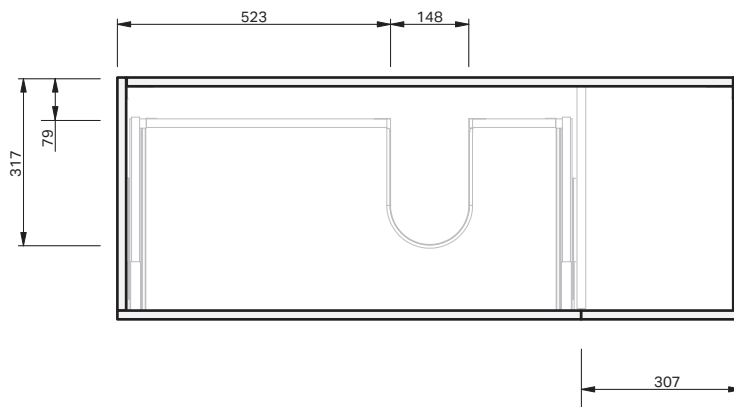

## 1200 Wall 1 Door 1 Drawer Left

#### Product Features

Product Code	Console Vanity / 4451
Product Description	Lulu 46 - 1200 - Wall
Drawer Configuration	1 Door / 1 Drawer Left
Notes	Drawings depict cabinet only.

**IMPORTANT NOTE:** Throughout this guide, dimensions may vary by  $\pm 2$ mm. Please read the installation manual for detailed information on installing the product. St. Michel pursues a policy of continuing improvement in design and manufacturing of its products. The right is therefore reserved to vary specifications without notice.