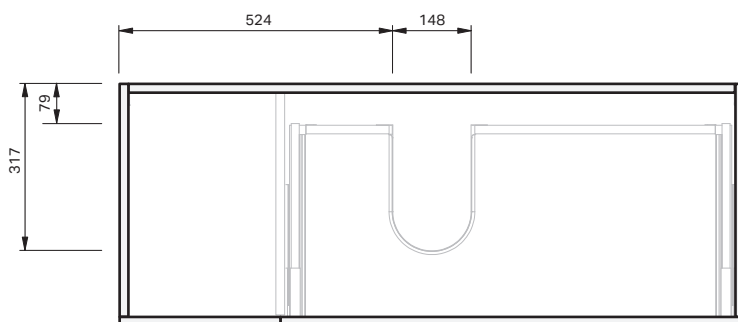

## 1200 Wall 1 Door 2 Drawer Right

### CABINET SPECIFICATION

Product Features	
Product Code	Console Vanity / 4461
Product Description	Lulu 46 - 1200 - Wall
Drawer Configuration	1 Door / 2 Drawer Right
Notes	Drawings depict cabinet only.

**IMPORTANT NOTE:** Throughout this guide, dimensions may vary by ± 2mm. Please read the installation manual for detailed information on installing the product. St. Michel pursues a policy of continuing improvement in design and manufacturing of its products. The right is therefore reserved to vary specifications without notice.