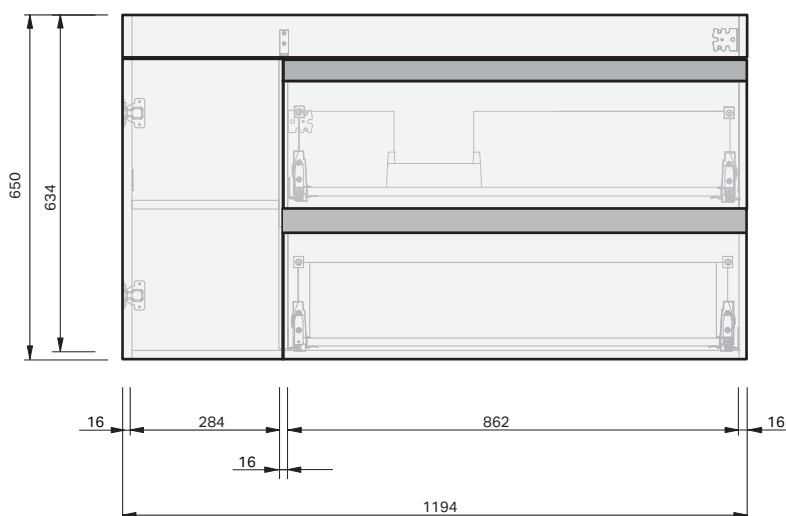

## 1200 Wall 1 Door 2 Drawer Right

### CABINET SPECIFICATION

Product Features	
Product Code	Console Vanity / 4461
Product Description	Lulu 46 - 1200 - Wall
Drawer Configuration	1 Door / 2 Drawer Right
Notes	Drawings depict cabinet only.

**IMPORTANT NOTE:** Throughout this guide, dimensions may vary by ± 2mm. Please read the installation manual for detailed information on installing the product. St. Michel pursues a policy of continuing improvement in design and manufacturing of its products. The right is therefore reserved to vary specifications without notice.