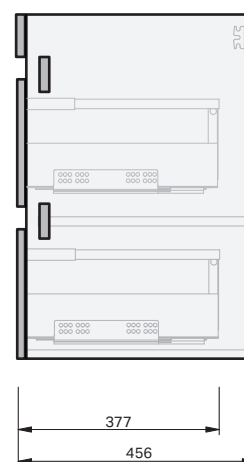

# Lulu 46 Console

## 1200 Wall 1 Door 2 Drawer Right

### CABINET SPECIFICATION

Product Features	
Product Code	Console Vanity / 4461
Product Description	Lulu 46 - 1200 - Wall
Drawer Configuration	1 Door / 2 Drawer Right
Notes	Drawings depict cabinet only.