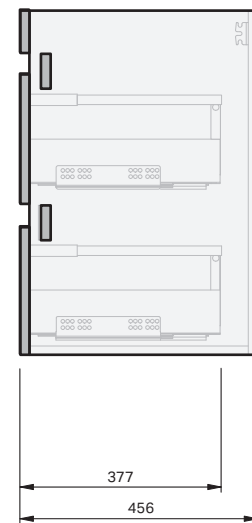

Lulu 46 Console

1200 Wall 2 Drawer

CABINET SPECIFICATION

Product Features

Product Code	Console Vanity / 4508
Product Description	Lulu 46 - 1200 - Wall
Drawer Configuration	2 Drawer
Notes	Drawings depict cabinet only.

IMPORTANT NOTE: Throughout this guide, dimensions may vary by ± 2 mm. Please read the installation manual for detailed information on installing the product. St. Michel pursues a policy of continuing improvement in design and manufacturing of its products. The right is therefore reserved to vary specifications without notice.