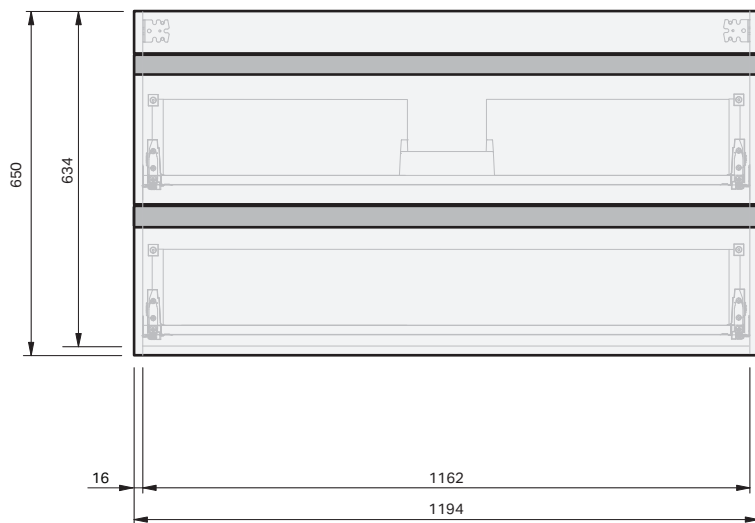

Lulu 46 Console

1200 Wall 2 Drawer

CABINET SPECIFICATION

Product Features

Product Code	Console Vanity / 4508
Product Description	Lulu 46 - 1200 - Wall
Drawer Configuration	2 Drawer
Notes	Drawings depict cabinet only.

IMPORTANT NOTE: Throughout this guide, dimensions may vary by ± 2 mm. Please read the installation manual for detailed information on installing the product. St. Michel pursues a policy of continuing improvement in design and manufacturing of its products. The right is therefore reserved to vary specifications without notice.