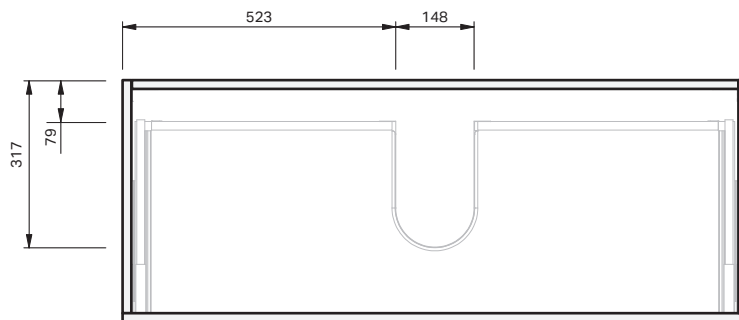

Lulu 46 Console

1200 Wall 2 Drawer

CABINET SPECIFICATION

Product Features

Product Code	Console Vanity / 4508
Product Description	Lulu 46 - 1200 - Wall
Drawer Configuration	2 Drawer
Notes	Drawings depict cabinet only.

IMPORTANT NOTE: Throughout this guide, dimensions may vary by ± 2 mm. Please read the installation manual for detailed information on installing the product. St. Michel pursues a policy of continuing improvement in design and manufacturing of its products. The right is therefore reserved to vary specifications without notice.