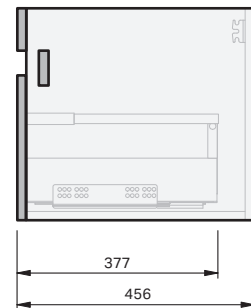

Lulu 46 Console 1200DB Wall 2 Drawer

CABINET SPECIFICATION

Product Features

Product Code	Console Vanity / 4457
Product Description	Lulu 46 - 1200DB - Wall
Drawer Configuration	2 Drawer (side by side)
Notes	Drawings depict cabinet only.

IMPORTANT NOTE: Throughout this guide, dimensions may vary by ± 2 mm. Please read the installation manual for detailed information on installing the product. St. Michel pursues a policy of continuing improvement in design and manufacturing of its products. The right is therefore reserved to vary specifications without notice.