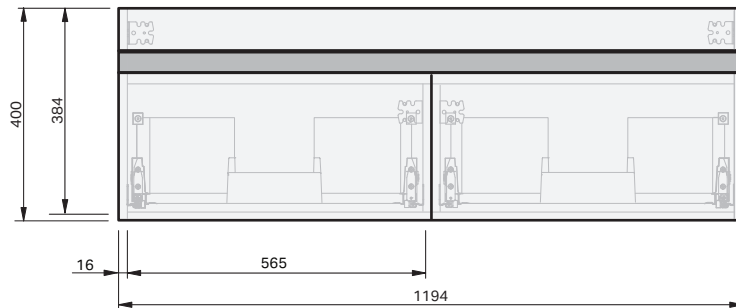

Lulu 46 Console 1200DB Wall 2 Drawer

CABINET SPECIFICATION

Product Features

Product Code	Console Vanity / 4457
Product Description	Lulu 46 - 1200DB - Wall
Drawer Configuration	2 Drawer (side by side)
Notes	Drawings depict cabinet only.

IMPORTANT NOTE: Throughout this guide, dimensions may vary by ± 2 mm. Please read the installation manual for detailed information on installing the product. St. Michel pursues a policy of continuing improvement in design and manufacturing of its products. The right is therefore reserved to vary specifications without notice.