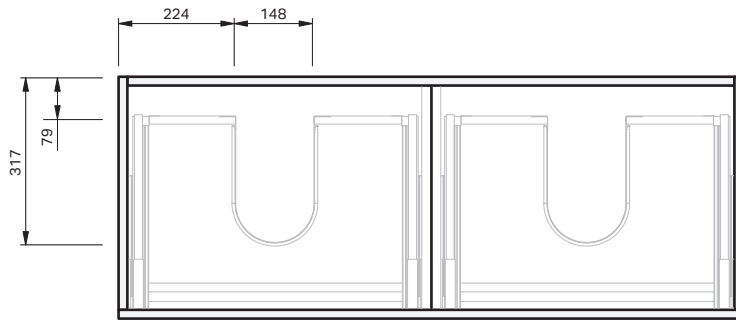

Lulu 46 Console 1200DB Wall 2 Drawer

CABINET SPECIFICATION

Product Features

Product Code	Console Vanity / 4457
Product Description	Lulu 46 - 1200DB - Wall
Drawer Configuration	2 Drawer (side by side)
Notes	Drawings depict cabinet only.

IMPORTANT NOTE: Throughout this guide, dimensions may vary by ± 2 mm. Please read the installation manual for detailed information on installing the product. St. Michel pursues a policy of continuing improvement in design and manufacturing of its products. The right is therefore reserved to vary specifications without notice.