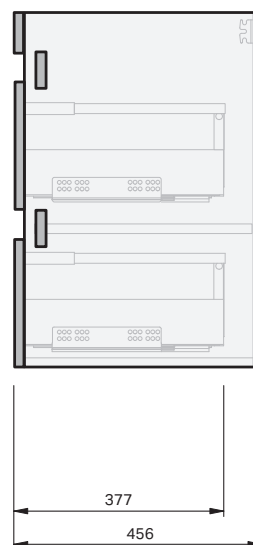

# Lulu 46 Console 1200DB Wall 4 Drawer

## CABINET SPECIFICATION

### Product Features

Product Code	Benchtop Console / 4458
Product Description	Lulu 46 - 1200DB - Wall
Drawer Configuration	4 Drawer
Notes	Drawings depict cabinet only.

**IMPORTANT NOTE:** Throughout this guide, dimensions may vary by  $\pm 2$ mm. Please read the installation manual for detailed information on installing the product. St. Michel pursues a policy of continuing improvement in design and manufacturing of its products. The right is therefore reserved to vary specifications without notice.