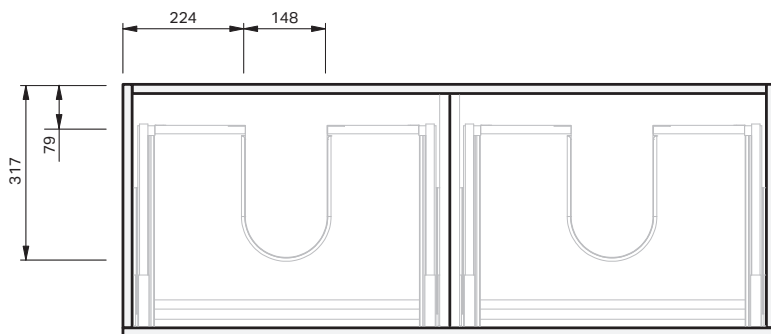

# Lulu 46 Console 1200DB Wall 4 Drawer

### Product Features

Product Code	Benchtop Console / 4458
Product Description	Lulu 46 - 1200DB - Wall
Drawer Configuration	4 Drawer
Notes	Drawings depict cabinet only.

**IMPORTANT NOTE:** Throughout this guide, dimensions may vary by  $\pm 2$ mm. Please read the installation manual for detailed information on installing the product. St. Michel pursues a policy of continuing improvement in design and manufacturing of its products. The right is therefore reserved to vary specifications without notice.