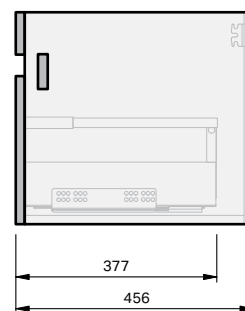

Lulu 46 Benchtop 750 Wall 1 Drawer

CABINET SPECIFICATION

Product Features

Product Code	Benchtop Vanity / 4431BT
Product Description	Lulu 46 - 750 - Wall
Drawer Configuration	1 Drawer
Notes	Drawings depict cabinet only.

IMPORTANT NOTE: Throughout this guide, dimensions may vary by ± 2 mm. Please read the installation manual for detailed information on installing the product. St. Michel pursues a policy of continuing improvement in design and manufacturing of its products. The right is therefore reserved to vary specifications without notice.