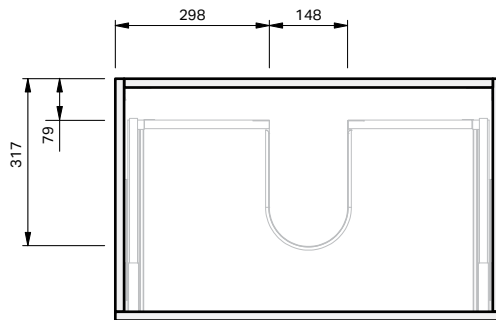

Lulu 46 Benchtop 750 Wall 1 Drawer

CABINET SPECIFICATION

Product Features

Product Code	Benchtop Vanity / 4431BT
Product Description	Lulu 46 - 750 - Wall
Drawer Configuration	1 Drawer
Notes	Drawings depict cabinet only.

IMPORTANT NOTE: Throughout this guide, dimensions may vary by ± 2 mm. Please read the installation manual for detailed information on installing the product. St. Michel pursues a policy of continuing improvement in design and manufacturing of its products. The right is therefore reserved to vary specifications without notice.