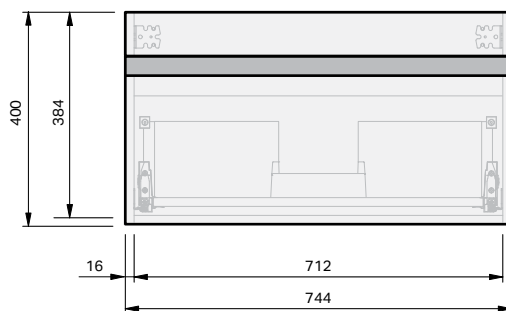

Lulu 46 Benchtop 750 Wall 1 Drawer

CABINET SPECIFICATION

Product Features

Product Code	Benchtop Vanity / 4431BT
Product Description	Lulu 46 - 750 - Wall
Drawer Configuration	1 Drawer
Notes	Drawings depict cabinet only.

IMPORTANT NOTE: Throughout this guide, dimensions may vary by ± 2 mm. Please read the installation manual for detailed information on installing the product. St. Michel pursues a policy of continuing improvement in design and manufacturing of its products. The right is therefore reserved to vary specifications without notice.