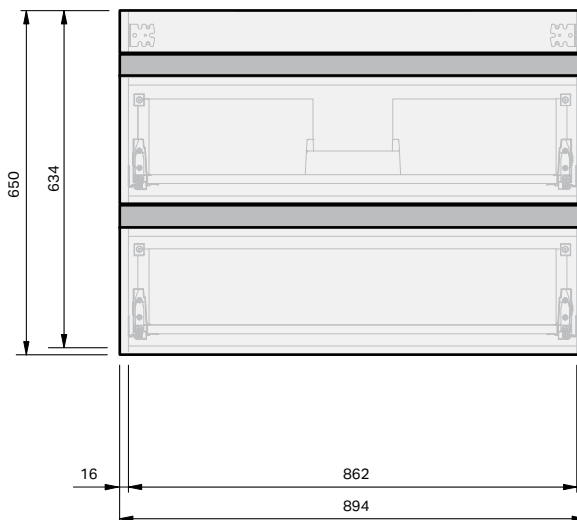

# Lulu 46 Benchtop 900 Wall 2 Drawer

## CABINET SPECIFICATION

### Product Features

Product Code	Benchtop Vanity / 4435BT
Product Description	Lulu 46 - 900 - Wall
Drawer Configuration	2 Drawer
Notes:	Drawings depict cabinet only.

**IMPORTANT NOTE:** Throughout this guide, dimensions may vary by  $\pm 2$ mm. Please read the installation manual for detailed information on installing the product. St. Michel pursues a policy of continuing improvement in design and manufacturing of its products. The right is therefore reserved to vary specifications without notice.