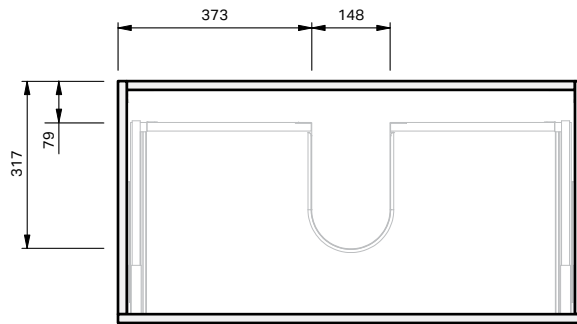

# Lulu 46 Benchtop 900 Wall 2 Drawer

### Product Features

Product Code	Benchtop Vanity / 4435BT
Product Description	Lulu 46 - 900 - Wall
Drawer Configuration	2 Drawer
Notes:	Drawings depict cabinet only.

**IMPORTANT NOTE:** Throughout this guide, dimensions may vary by  $\pm 2$ mm. Please read the installation manual for detailed information on installing the product. St. Michel pursues a policy of continuing improvement in design and manufacturing of its products. The right is therefore reserved to vary specifications without notice.