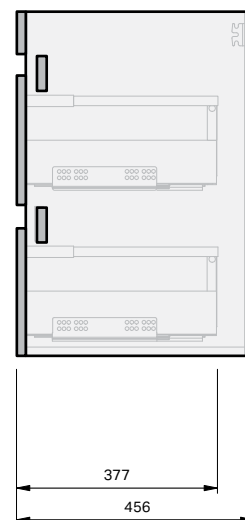

# Lulu 46 Benchtop 900 Wall 2 Drawer

## CABINET SPECIFICATION

### Product Features

Product Code	Benchtop Vanity / 4435BT
Product Description	Lulu 46 - 900 - Wall
Drawer Configuration	2 Drawer
Notes:	Drawings depict cabinet only.

**IMPORTANT NOTE:** Throughout this guide, dimensions may vary by  $\pm 2$ mm. Please read the installation manual for detailed information on installing the product. St. Michel pursues a policy of continuing improvement in design and manufacturing of its products. The right is therefore reserved to vary specifications without notice.